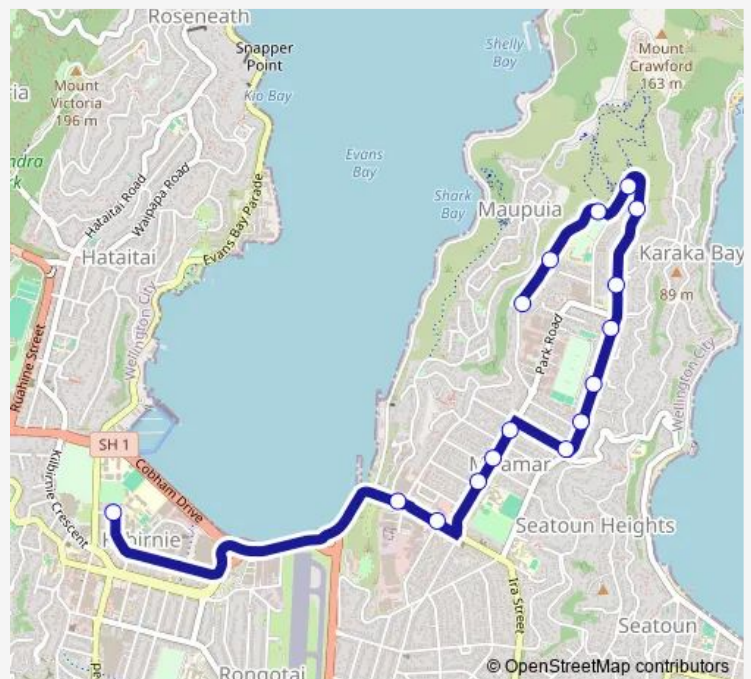

School Bus 758 Evans Bay Intermediate School - Miramar North

[Go to website](#)

Direction

Evans Bay Intermediate School (school stop) — Miramar North Road (near 56)

16 stops

[Open route schedule](#)

Evans Bay Intermediate School (school stop)

Darlington Road at Puriri Street (near 33)

Darlington Road (near 65)

Darlington Road at Camperdown Road

Miramar - Darlington Road (near 155)

Darlington Road (near 215)

Darlington Road opposite Maupuia Park

Miramar North Road at David Farrington Park

Miramar North Road (near 98)

Miramar North Road (near 56)

Route schedule

Evans Bay Intermediate School (school stop) — Miramar North Road (near 56)

Monday	15:00
Tuesday	15:00
Wednesday	15:00
Thursday	15:00
Friday	15:00
Saturday	—
Sunday	—

Route info

Direction: Evans Bay Intermediate School (school stop)

Stops: 16

Trip Duration: 0 hour 15 min

758 School Bus time schedules and route maps are available in an offline PDF at busmaps.com. Use the busmaps.com website to see live bus times, train schedule or subway schedule, and step-by-step directions for all public transit in Wellington