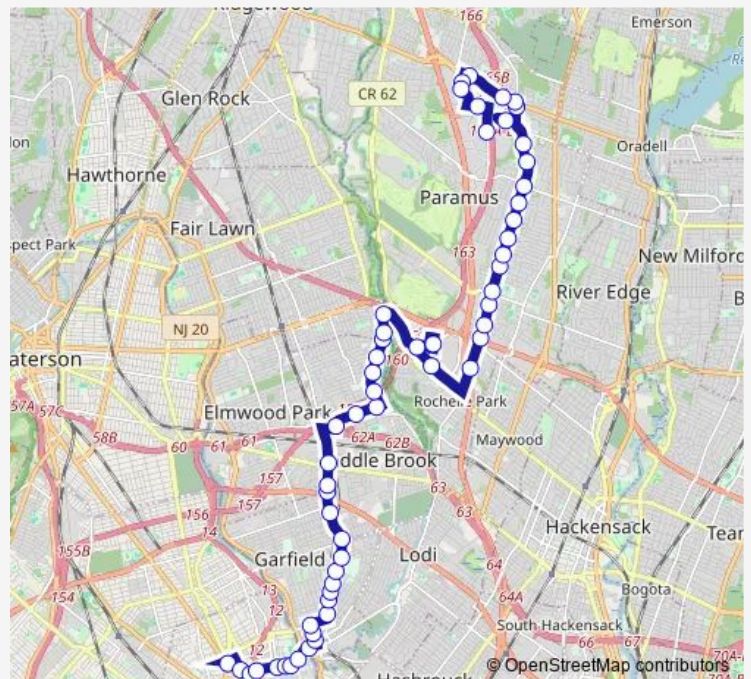

### Route schedule

Main AVE Terminal — Paramus Park Mall

Monday 06:10-21:30

Tuesday 06:10-21:30

Wednesday 06:10-21:30

Thursday 06:10-21:30

Friday 06:10-21:30

Saturday 06:30-21:30

### Route info

Direction: Main AVE Terminal

Stops: 57

Trip Duration: 0 hour 56 min

Midland AVE AT Rena Lane

Midland AVE AT Market St

PEHLE AVE AT NEW PEHLE AVE

Pehle AVE AT VAN Orden St

Pehle AVE 177'W OF Saddle River Rd

Saddle River RD AT Bell Ave

Saddle River RD AT Oxford Ave

Saddle River RD AT Graham Terrace

Saddle River RD AT Danna Way

Saddle River RD AT South Broadway Ave

Saddle River RD AT Wyckoff Terrace