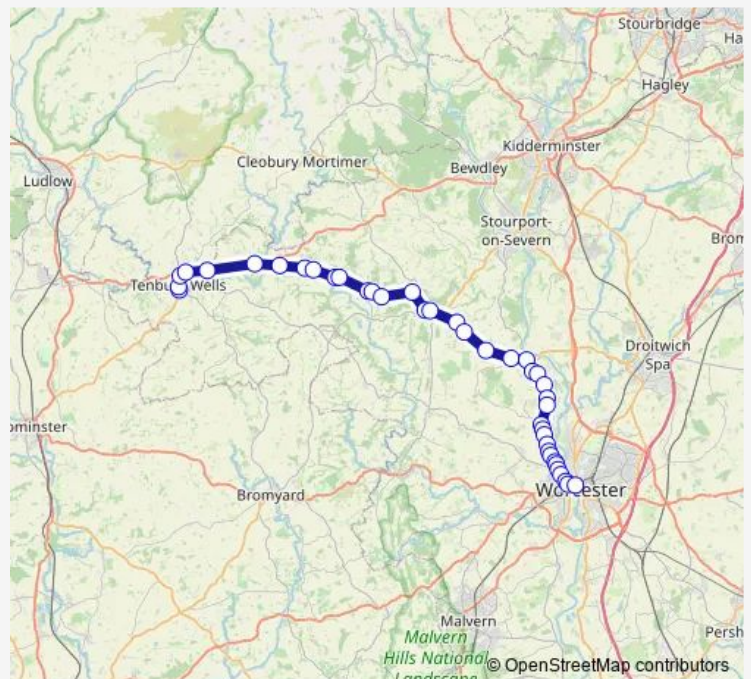

Well Lane Turn

Rowley Farm

Woodbury Park

Route schedule

Supermarket — Little London

Monday 07:15

Tuesday 07:15

Wednesday 07:15

Thursday 07:15

Friday 07:15

Saturday —

Sunday —

Route info

Direction: Supermarket

Stops: 40

Trip Duration: 1 hour 10 min

Elm Road

Arena

Crowngate Bus Station

Little London

Direction

Supermarket — Crowngate Bus Station

40 stops

[Open route schedule](#)

Saturday 08:00-18:55

Sunday —

Route info

Direction: Supermarket

Stops: 40

Trip Duration: 0 hour 48 min

Walton Lane

Grimley Turn