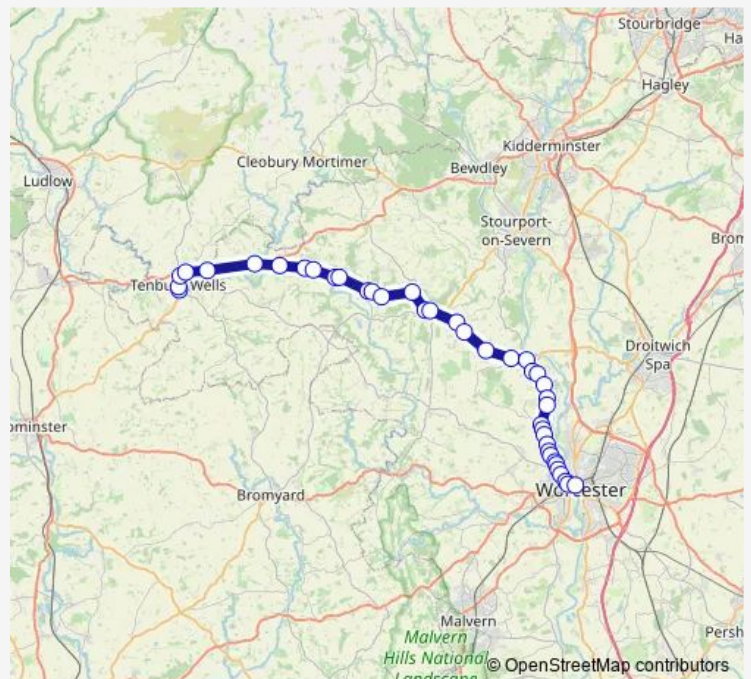

Well Lane Turn

Rowley Farm

Woodbury Park

Route schedule

Supermarket — Little London

Monday 07:15

Tuesday 07:15

Wednesday 07:15

Thursday 07:15

Friday 07:15

Saturday —

Sunday —

Route info

Direction: Supermarket

Stops: 40

Trip Duration: 1 hour 10 min

Elm Road

Arena

Crowngate Bus Station

Little London

Direction

Supermarket — Crowngate Bus Station

40 stops

[Open route schedule](#)

Saturday 08:00-18:55

Sunday —

Route info

Direction: Supermarket

Stops: 40

Trip Duration: 0 hour 53 min

Walton Lane

Grimley Turn