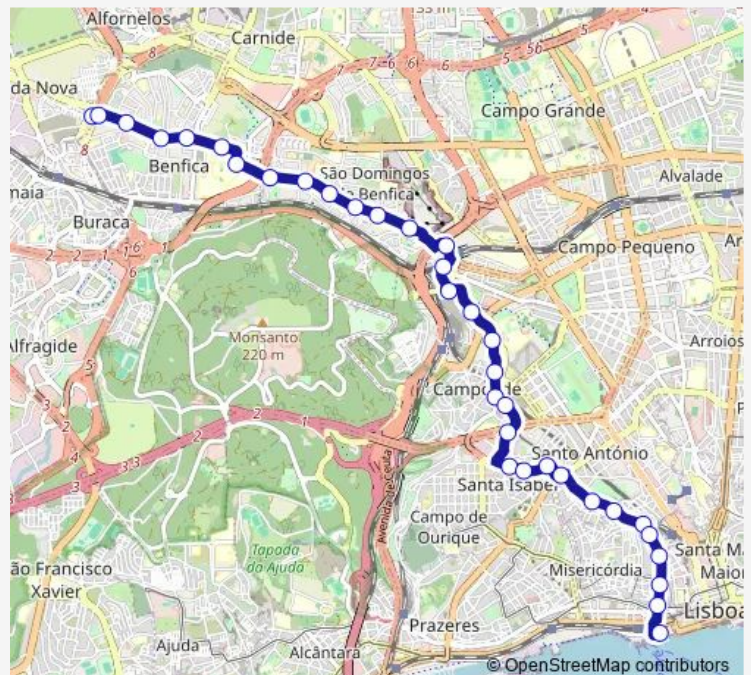

Thursday 05:35-23:30

Friday 05:35-23:30

Saturday 05:35-23:30

Sunday 05:35-23:30

Route info

Direction: Portas Benfica

Stops: 34

Trip Duration: 0 hour 44 min

Thursday 00:10-23:42

Friday 00:10-23:42

Saturday 00:10-23:42

Sunday 00:10-23:42

Route info

Direction: Cais Sodré

Stops: 32

Trip Duration: 1 hour 2 min