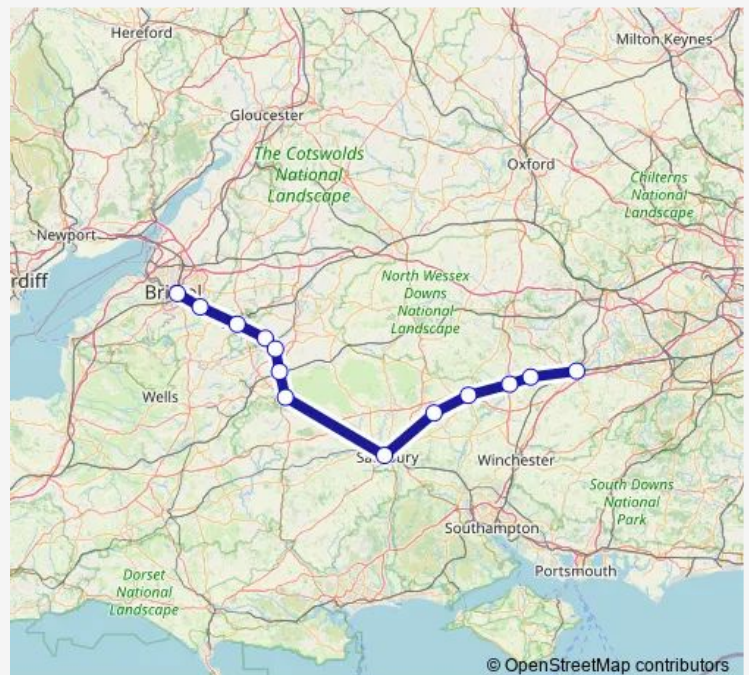

### Direction

Bristol Temple Meads — Basingstoke

13 stops

[Open route schedule](#)

Bristol Temple Meads

Keynsham

Bath Spa

Bradford-on-Avon

Trowbridge

Westbury (Wilts)

Warminster

Salisbury

Grateley

Andover

Whitchurch (Hants)

Overton

### Route schedule

Bristol Temple Meads — Basingstoke

Monday 19:35

Tuesday 19:35

Wednesday 19:35

Thursday 19:35

Friday 19:35

Saturday —

### Route info

Direction: Bristol Temple Meads

Stops: 13

Trip Duration: 1 hour 54 min

■ Sw:Bri->Bsk — SW train service from BRI to Bsk

Sw:Bri->Bsk Rail time schedules and route maps are available in an offline PDF at [busmaps.com](https://busmaps.com). Use the [busmaps.com](https://busmaps.com) website to see live bus times, train schedule or subway schedule, and step-by-step directions for all public transit in Trowbridge