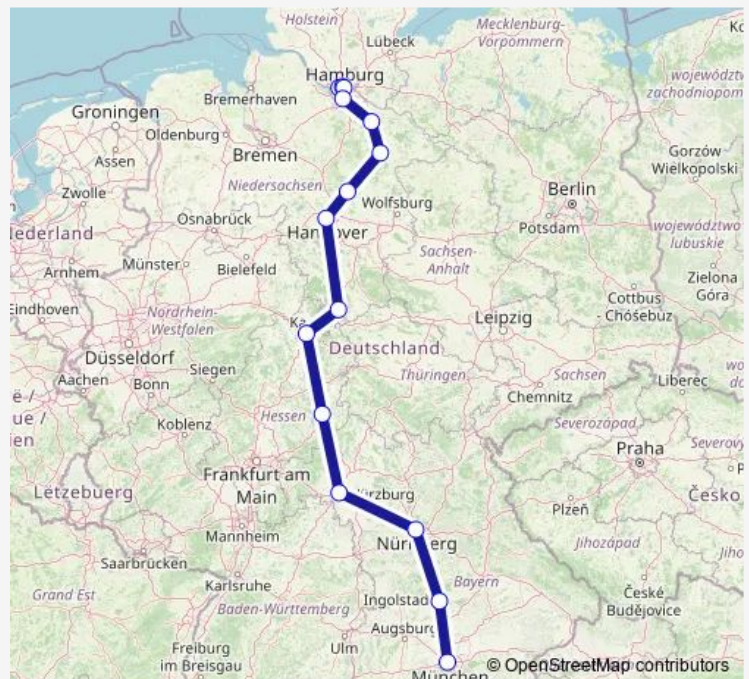

Rail ICE 685

[Go to website](#)

Direction

Hamburg-Altona — München Hbf

15 stops

[Open route schedule](#)

Hamburg-Altona

Hamburg Dammtor

Hamburg Hbf

Hamburg-Harburg

Lüneburg

Uelzen

Celle

Hannover Hbf

Göttingen

Kassel-Wilhelmshöhe

Tuesday 18:46

Wednesday 18:11-18:46

Thursday 18:11-18:46

Friday 18:11-20:26

Saturday 18:46

Sunday 18:11-18:46

Route info

Direction: Hamburg-Altona

Stops: 15

Trip Duration: 6 hour 36 min

ICE 685

ICE 685 Rail time schedules and route maps are available in an offline PDF at busmaps.com. Use the busmaps.com website to see live bus times, train schedule or subway schedule, and step-by-step directions for all public transit in Hamburg