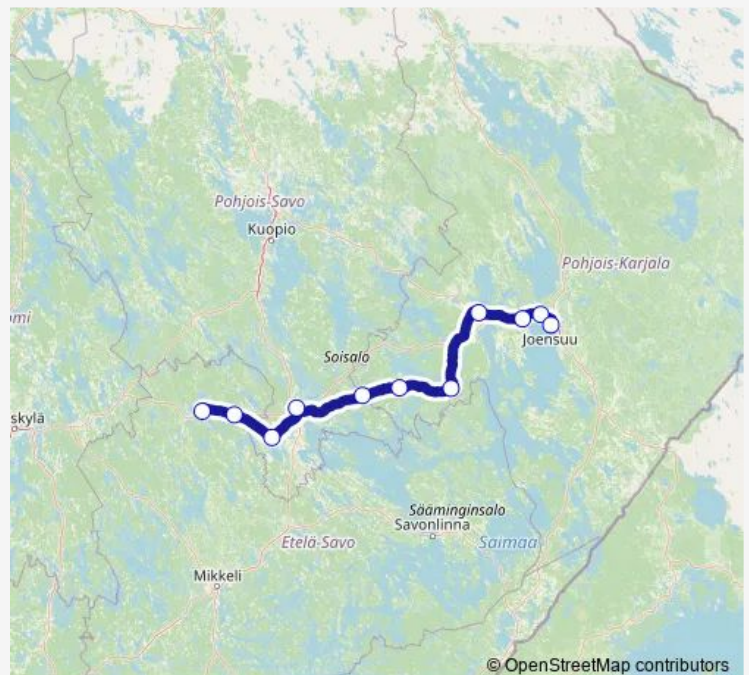

Long Distance Trains HDM 725 Pieksämäki - Joensuu

[Go to website](#)

Direction

Pieksämäki — Joensuu

11 stops

[Open route schedule](#)

Pieksämäki

Siikamäki

Huutokoski

Varkaus

Syrjä

Heinävesi

Vihtari

Viinijärvi

Ylämylly

Onttola

Joensuu

Route schedule

Pieksämäki — Joensuu

Monday 12:20

Tuesday 12:20

Wednesday 12:20

Thursday 12:20

Friday 12:20

Saturday —

Sunday —

Route info

Direction: Pieksämäki

Stops: 11

Trip Duration: 2 hour 11 min

■ HDM 725 — Pieksämäki - Joensuu

BusMaps