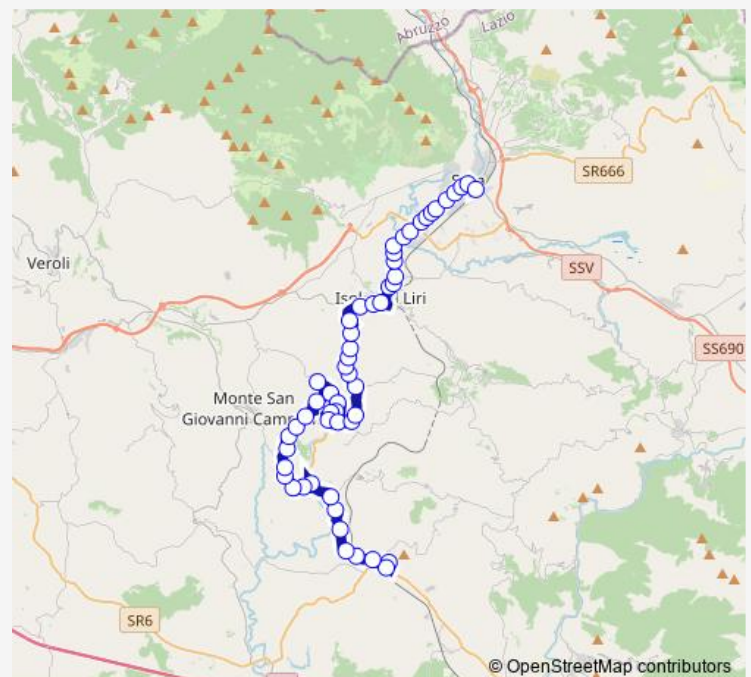

### Route schedule

Arce | Via Marconi Via Magni # f5271 — Sora | Stazione FS # f5890

Monday	06:55
Tuesday	06:55-12:35
Wednesday	06:55
Thursday	06:55-12:35
Friday	06:55-12:35
Saturday	06:55-07:30
Sunday	—

### Route info

Direction: Arce | Via Marconi Via Magni # f5271

Stops: 54

Trip Duration: 0 hour 55 min

Ar39a — Arce - Sora # Ar39a

Monte S. Giovanni C. | Caldaroni # f6936

Monte S. Giovanni C. | Valle Grande # f6937