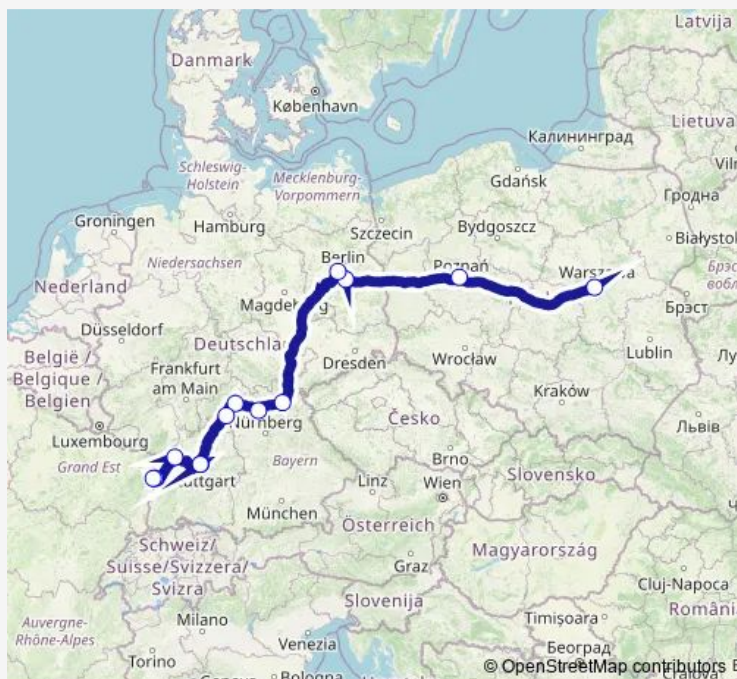

International Coach Service N1326B (Booster) Warsaw - Berlin - Strasbourg

[Go to website](#)

Direction

Warsaw, Bus Station West — Strasbourg

13 stops

[Open route schedule](#)

Warsaw, Bus Station West

Poznan, Bus Station Poznan Main Station

Flughafen Ber

Berlin ZOB [Fernbus]

Himmelkron, (Autohof) / Fernbus

Bamberg, Bahnhof/Fernbus

Schweinfurt Hbf (Platz 1)

Würzburg, Busbahnhof

Kornwestheim

Kornwestheim

Karlsruhe Hauptbahnhof Süd

Kehl Bahnhof

Strasbourg

Route schedule

Warsaw, Bus Station West — Strasbourg

Monday	—
Tuesday	—
Wednesday	—
Thursday	—
Friday	11:05
Saturday	—
Sunday	—

Route info

Direction: Warsaw, Bus Station West

Stops: 13

Trip Duration: 18 hour 30 min

N1326B — (Booster) Warsaw - Berlin - Strasbourg

N1326B International Coach Service time schedules and route maps are available in an offline PDF at busmaps.com. Use the busmaps.com website to see live bus times, train schedule or subway schedule, and step-by-step directions for all public transit in Strasbourg