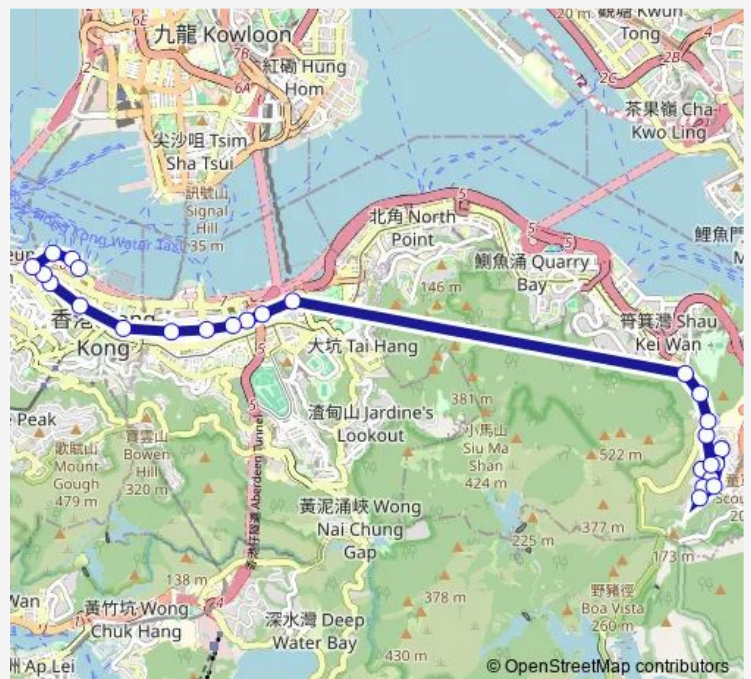

Route schedule

[Ctb] Hing WAH Estate — [Ctb] Central Ferry Piers[[Kmb+Ctb] Central (Central Ferry Piers)/
Central Ferry Piers[[Kmb] Central (Central Ferry Piers)

Monday	07:15-08:18
Tuesday	07:15-08:18
Wednesday	07:15-08:18
Thursday	07:15-08:18
Friday	07:15-08:18
Saturday	07:15-08:18
Sunday	—

Route info

Direction: [Ctb] Hing WAH Estate

Stops: 26

Trip Duration: 0 hour 56 min

780p — Chai WAN (Hing WAH Estate) - Central (Central Ferry Piers) BusMaps

[Ctb] A Kung Ngam Road, Chai WAN Road|[Kmb+Ctb] A Kung Ngam Road/
A Kung Ngam Road, Chai WAN Road|[Kmb] A Kung Ngam Road