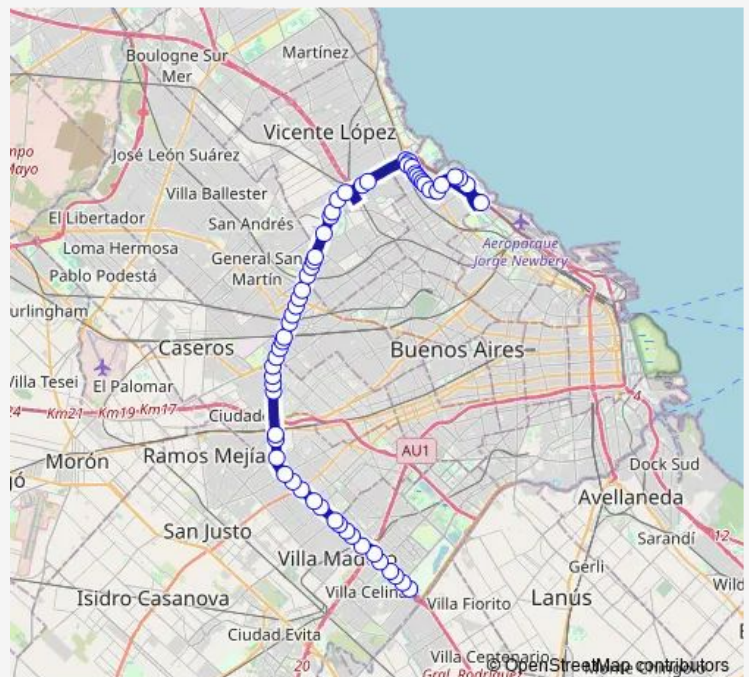

### Route schedule

17182 PAZ Gral. Av. — Calle Interna Pabell?N 3 C.U.

Monday	04:00-20:45
Tuesday	04:00-20:45
Wednesday	04:00-20:45
Thursday	04:00-20:45
Friday	04:00-20:45
Saturday	—
Sunday	—

### Route info

Direction: 17182 PAZ Gral. Av.

Stops: 59

Trip Duration: 1 hour 20 min

■ 28H — Jnamba028

8830 PAZ GRAL. AV.

8602 PAZ Gral. Av.

8312 PAZ Gral. Av.

2722 Guiraldes Int.

Calle Interna Pabell?N 2 C.U.

Calle Interna Pabell?N 3 C.U.

28H Bus time schedules and route maps are available in an offline PDF at [busmaps.com](https://busmaps.com). Use the [busmaps.com](https://busmaps.com) website to see live bus times, train schedule or subway schedule, and step-by-step directions for all public transit in Olivos