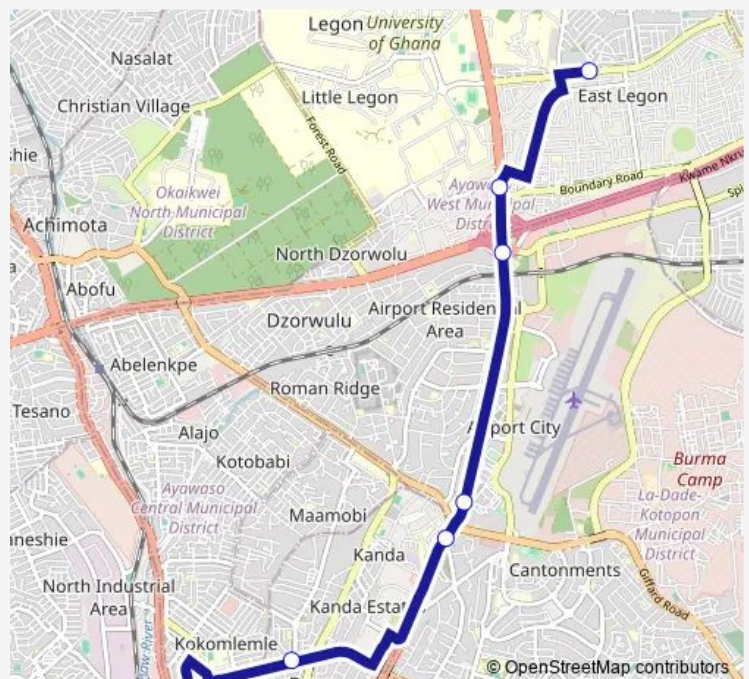

Bus 241b Bawalashie to Circle

[Go to website](#)

Direction

Terminal Bawalashie — Terminal Circle

7 stops

[Open route schedule](#)

Terminal Bawalashie

Shiashie

Spanner

37 Bonjour

Thirty Seven

Nima Police Station

Terminal Circle

Route schedule

Terminal Bawalashie — Terminal Circle

Monday 11:52

Tuesday 11:52

Wednesday 11:52

Thursday 11:52

Friday 11:52

Saturday 11:52

Sunday 11:52

Route info

Direction: Terminal Bawalashie

Stops: 7

Trip Duration: 0 hour 46 min

241b — Bawalashie to Circle

241b Bus time schedules and route maps are available in an offline PDF at busmaps.com. Use the busmaps.com website to see live bus times, train schedule or subway schedule, and step-by-step directions for all public transit in Accra