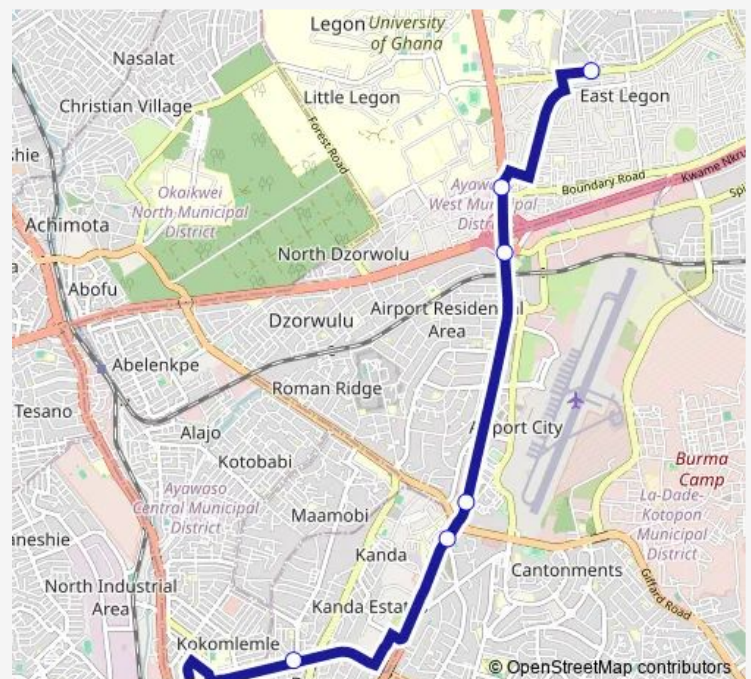

Bus 241B Bawalashie to Circle

[Go to website](#)

Direction

Terminal Bawalashie — Terminal Circle

7 stops

[Open route schedule](#)

Terminal Bawalashie

Shiashie

Spanner

37 Bonjour

37 Hospital

Nima Police Station

Terminal Circle

Route schedule

Terminal Bawalashie — Terminal Circle

Monday	11:52
Tuesday	11:52
Wednesday	11:52
Thursday	11:52
Friday	11:52
Saturday	11:52
Sunday	11:52

Route info

Direction: Terminal Bawalashie

Stops: 7

Trip Duration: 0 hour 46 min

241B — Bawalashie to Circle

241B Bus time schedules and route maps are available in an offline PDF at busmaps.com. Use the busmaps.com website to see live bus times, train schedule or subway schedule, and step-by-step directions for all public transit in Accra