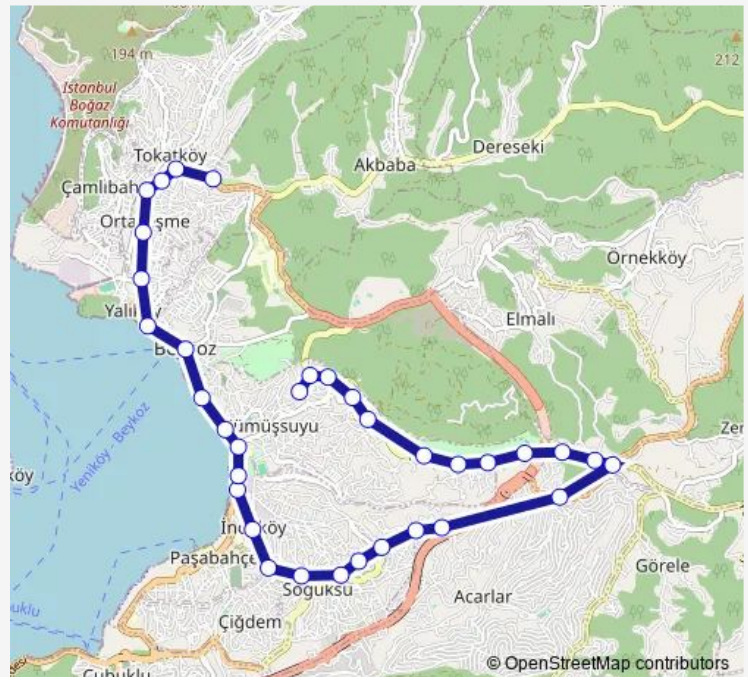

Thursday 06:15-20:30

Friday 06:15-20:30

Saturday 06:15-20:30

Sunday 06:15-20:30

Route info

Direction: Korubaşı Camii

Stops: 34

Trip Duration: 0 hour 32 min