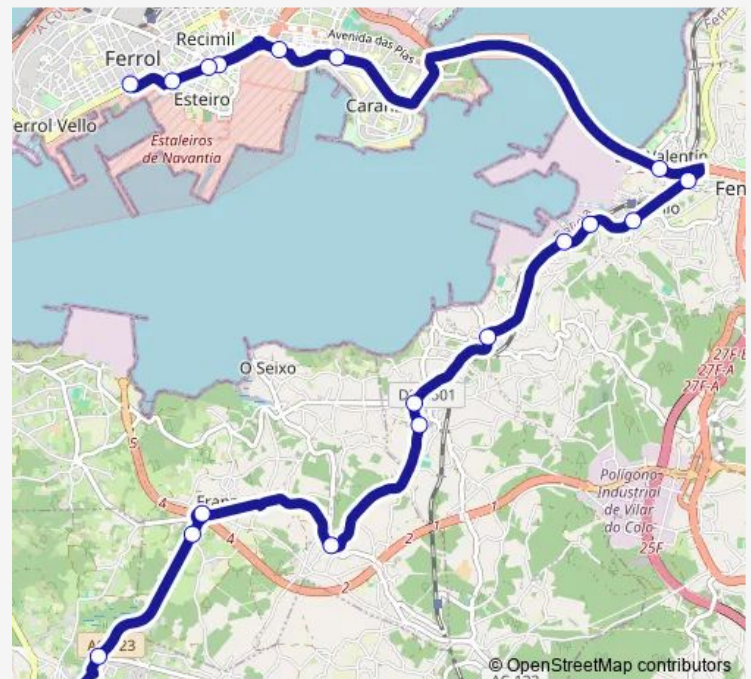

### Direction

Ares — Plaza de Galicia

19 stops

[Open route schedule](#)

- Ares
- Ares (Cruce Seselle)
- Franza-O Vilar
- Franza
- A Gallada
- Maniños-O Pote
- Maniños
- Barallobre
- Perlío Penedo
- Perlío-Día
- Perlío-Canosa
- Perlío
- Parador De Fene
- Casa do Deporte
- Telleiras
- Esteiro
- Campus Univ. Esteiro
- Estaleiro
- Plaza de Galicia

### Route schedule

Ares — Plaza de Galicia

Monday	15:15
Tuesday	15:15
Wednesday	15:15
Thursday	—
Friday	15:15
Saturday	—
Sunday	—

### Route info

Direction: Ares

Stops: 19

Trip Duration: 0 hour 32 min

XG871126 — Praza de Galicia-Ares

XG871126 Bus time schedules and route maps are available in an offline PDF at [busmaps.com](https://busmaps.com). Use the [busmaps.com](https://busmaps.com) website to see live bus times, train schedule or subway schedule, and step-by-step directions for all public transit in Fene