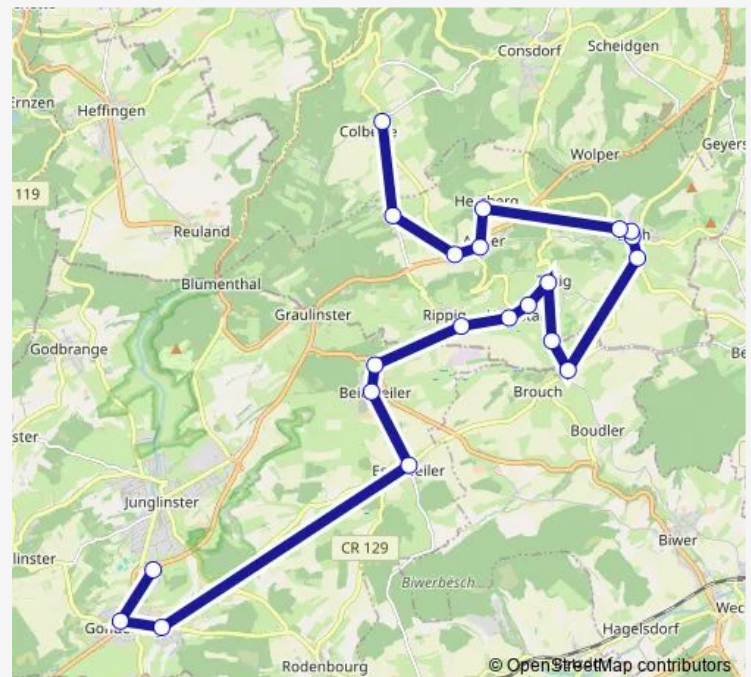

Hemstal, Am Ieweschten Duerf

Hemstal, Kierch

Rippig, Rippig

Beidweiler, Op der Gare

Beidweiler, Am Duerf

Eschweiler (Junglinster), Bei der Kiirch

Gonderange, Eeschelerstrooss

JUNGLINSTER, Lënster Lycée

### Route schedule

Colbette, Colbette — JUNGLINSTER, Lënster Lycée

Monday 07:13

Tuesday 07:13

Wednesday 07:13

Thursday 07:13

Friday 07:13

Saturday —

### Route info

Direction: Colbette, Colbette

Stops: 20

Trip Duration: 0 hour 37 min

■ C08

**Direction**

JUNGLINSTER, Lënster Lycée — Colbette, Colbette

21 stops

## Route schedule

JUNGLINSTER, Lënster Lycée — Colbette, Colbette

Monday 16:10

Tuesday 14:15-16:10

Wednesday 16:10

Thursday 14:15-16:10

Friday 14:15

Saturday —