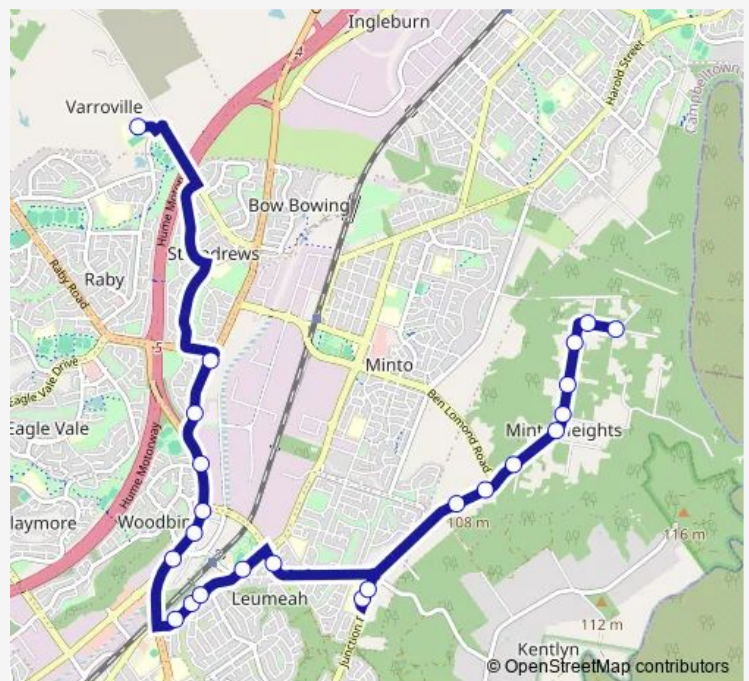

School Bus 4026 Mt Carmel HS to Minto Heights

[Go to website](#)

Direction

Mount Carmel High School, School Grounds — Hansens Rd Opp Duncan St

23 stops

[Open route schedule](#)

- Mount Carmel High School, School Grounds
- Campbelltown Rd After Swettenham Rd
- Campbelltown Rd Opp Peace Park
- Campbelltown Rd Before Rose Payten Dr
- Campbelltown Rd At Rose Payten Dr
- Fishers Ghost Coach Terminal, Campbelltown Rd
- Campbelltown Rd After Plough Rd
- Rudd Rd At Kulgoa St
- The Salvation Army, Rudd Rd
- Rudd Rd Before O'Sullivan Rd
- Campbelltown Sports Stadium, Pembroke Rd
- Smiths Creek Bypass Before Leumeah Rd
- Leumeah Hs
- Leumeah High School, Junction Rd
- Hansens Rd After Westmoreland Rd
- Hansens Rd Before Ben Lomond Rd
- Hansens Rd Opp Newman Rd
- Hansens Rd Opp Myrtle St
- Hansens Rd Opp Moreton Rd
- 55 Hansens Rd
- 67 Hansens Rd

Route schedule

Mount Carmel High School, School Grounds — Hansens Rd Opp Duncan St

Monday	15:40
Tuesday	15:40
Wednesday	15:40
Thursday	15:40
Friday	—
Saturday	—
Sunday	—

Route info

Direction: Mount Carmel High School, School Grounds

Stops: 23

Trip Duration: 0 hour 23 min

4026 — Mt Carmel HS to Minto Heights

Hansens Rd At Groves Rd

Hansens Rd Opp Duncan St

4026 School Bus time schedules and route maps are available in an offline PDF at busmaps.com. Use the busmaps.com website to see live bus times, train schedule or subway schedule, and step-by-step directions for all public transit in Liverpool

The schedule is provided in the local timezone. Times with "(+1)" indicate departures on the next day.

PDF file created on 2025-01-16

2024 BusMaps.com - All Rights Reserved