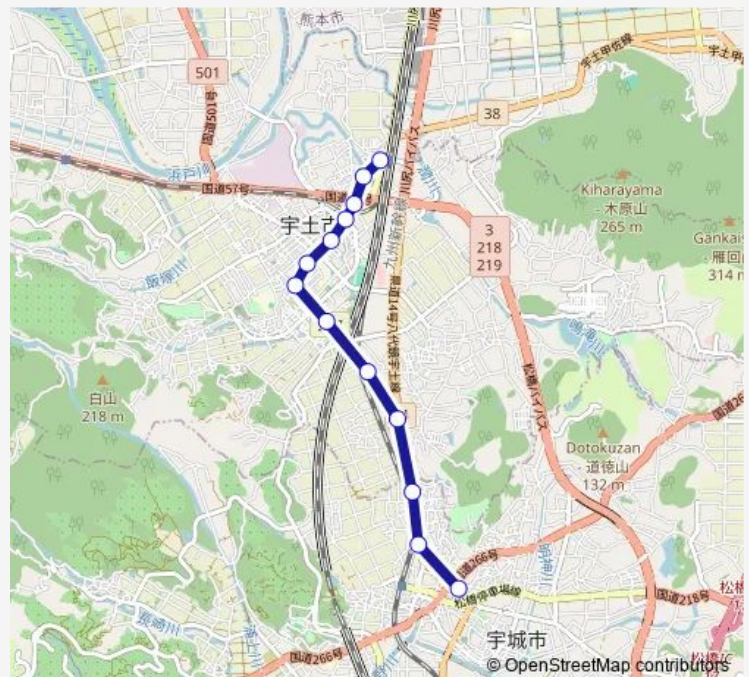

### Route schedule

松橋産交 — 宇土駅前

Monday 07:15-07:35

Tuesday 07:15-07:35

Wednesday 07:15-07:35

Thursday 07:15-07:35

Friday 07:15-07:35

Saturday —

### Route info

Direction: 松橋産交

Stops: 13

Trip Duration: 0 hour 15 min

■ 松橋→ ~ 西城の浦→宇土駅前

BusMaps

Bus time schedules and route maps are available in an offline PDF at [busmaps.com](https://busmaps.com). Use the [busmaps.com](https://busmaps.com) website to see live bus times, train schedule or subway schedule, and step-by-step directions for all public transit in Uto