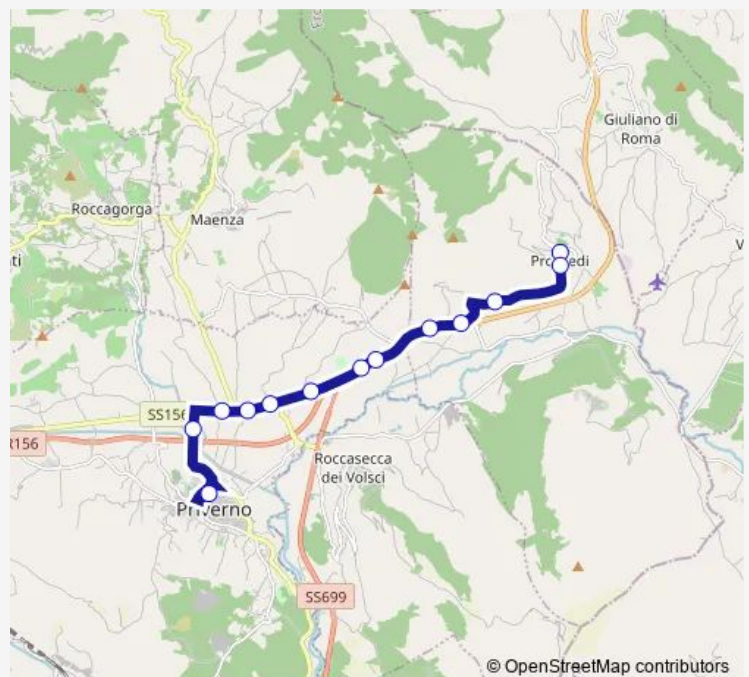

Prossedi | Via Gabrielli Via Franco # f3517

Prossedi | Via Marittima (Sellena) # f3518

Prossedi | Via Monti Lepini Via Marittima # f3519

Prossedi | Via Monti Lepini (Porera) # f3520

Priverno | Via Monti Lepini (Km 23) # f3521

ISISS Rossi Istituto Agrario # f7113

Priverno | Terminal Bus | Ist. Superiore T. Rossi # f3429

Route schedule

Prossedi | Piazza Umberto I # f3444 — Priverno | Terminal Bus | Ist. Superiore T. Rossi # f3429

Monday 07:40-14:00

Tuesday 07:40-14:00

Wednesday 07:40-14:00

Thursday 07:40-14:00

Friday 07:40-14:00

Saturday 07:50

Sunday —

Route info

Direction: Prossedi | Piazza Umberto I # f3444

Stops: 13

Trip Duration: 0 hour 17 min

Bus time schedules and route maps are available in an offline PDF at busmaps.com. Use the busmaps.com website to see live bus times, train schedule or subway schedule, and step-by-step directions for all public transit in Prossedi