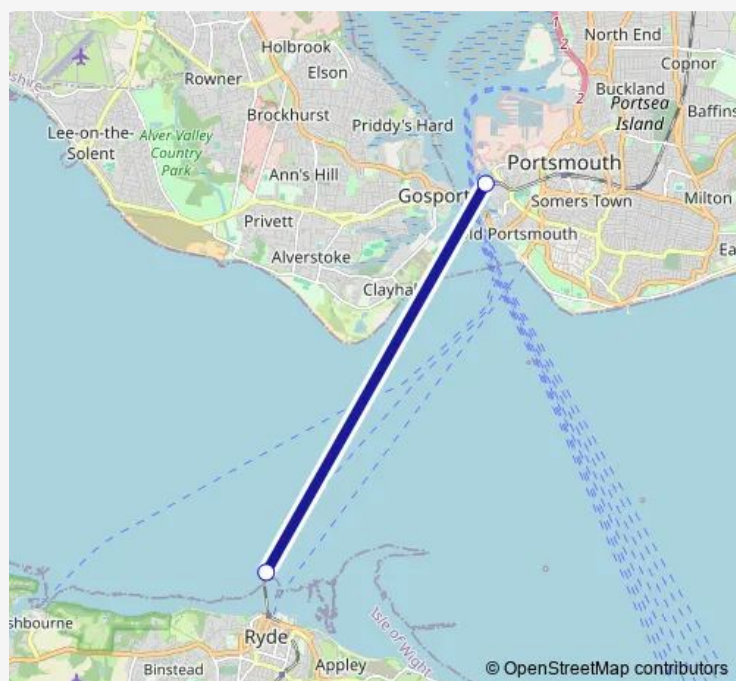

Ferry South Western Railway Portsmouth Harbour - Ryde Pier Head

[Go to website](#)

Direction

Ryde Pier Head — Portsmouth Harbour

2 stops

[Open route schedule](#)

Ryde Pier Head

Portsmouth Harbour

Route schedule

Ryde Pier Head — Portsmouth Harbour

Monday	05:40-23:10
Tuesday	05:40-23:10
Wednesday	05:40-23:10
Thursday	05:40-23:10
Friday	05:40-23:10
Saturday	07:45-23:10
Sunday	07:45-23:10

Route info

Direction: Ryde Pier Head

Stops: 2

Trip Duration: 0 hour 22 min

Direction

Portsmouth Harbour — Ryde Pier Head

2 stops

[Open route schedule](#)

Portsmouth Harbour

Ryde Pier Head

Route schedule

Portsmouth Harbour — Ryde Pier Head

Monday	05:15-22:45
Tuesday	05:15-22:45
Wednesday	05:15-22:45
Thursday	05:15-22:45
Friday	05:15-22:45
Saturday	07:15-22:45
Sunday	07:15-22:45

Route info

Direction: Portsmouth Harbour