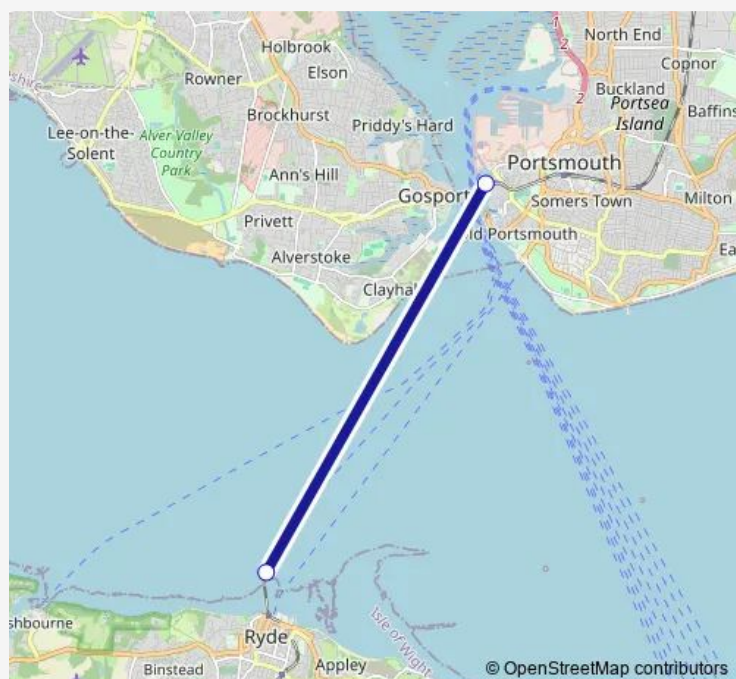

### Direction

Ryde Pier Head — Portsmouth Harbour

2 stops

[Open route schedule](#)

Ryde Pier Head

Portsmouth Harbour

### Route schedule

Ryde Pier Head — Portsmouth Harbour

|           |             |
|-----------|-------------|
| Monday    | 05:40-23:10 |
| Tuesday   | 05:40-23:10 |
| Wednesday | 05:40-23:10 |
| Thursday  | 05:40-23:10 |
| Friday    | 05:40-23:10 |
| Saturday  | 07:45-23:10 |
| Sunday    | 07:45-23:10 |

### Route info

Direction: Ryde Pier Head

Stops: 2

Trip Duration: 0 hour 22 min

**Direction**

Portsmouth Harbour — Ryde Pier Head

2 stops

[Open route schedule](#)

Portsmouth Harbour

Ryde Pier Head