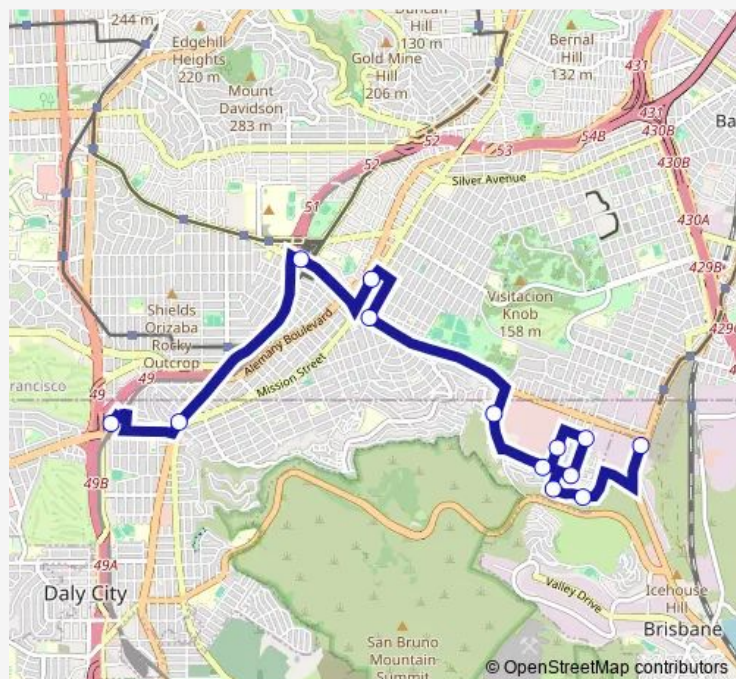

Bus DCB Shuttle Daly City Bayshore

[Go to website](#)

Direction

Daly City Bart — Walgreens (998 Geneva) - Eastbound

5 stops

[Open route schedule](#)

Daly City Bart

Mission/Wellington

Balboa Park Bart (Geneva/Delano)

Mission Safeway

Walgreens (998 Geneva) - Eastbound

Route schedule

Daly City Bart — Walgreens (998 Geneva) - Eastbound

Monday 06:43-19:33

Tuesday 06:43-19:33

Wednesday 06:43-19:33

Thursday 06:43-19:33

Friday 06:43-19:33

Saturday —

Sunday —

Route info

Direction: Daly City Bart

Stops: 5

Trip Duration: 0 hour 16 min

DCB Shuttle — Daly City Bayshore

Direction

7 Mile House (Bayshore/Geneva) — Daly City Bart

13 stops

[Open route schedule](#)

7 Mile House (Bayshore/Geneva)

Linda Vista/Jacqueline Ln

Bay Ridge/Accacia St.