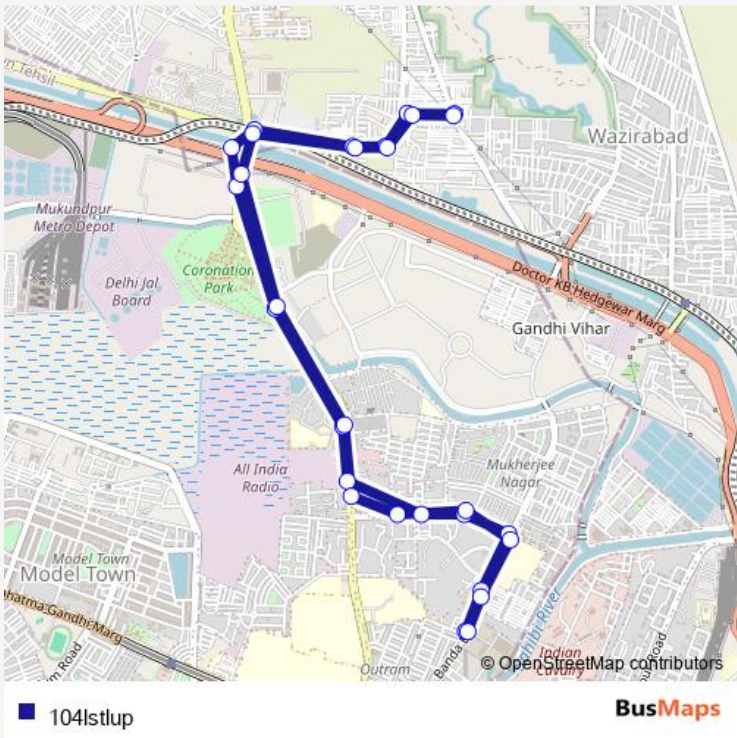

Bus 104Istlup

[Go to website](#)

**Direction**  
 BBM Cluster Depot — BBM Cluster Depot  
 29 stops  
[Open route schedule](#)

- BBM Cluster Depot
- Indra Vihar
- Mukharji Nagar Xing
- Mukharji Nagar Tank
- Bhai Parmanand Colony
- Radio Colony
- Nirankari Colony
- CV Raman Iti
- Nirankari Sarovar Burari Xing
- Burari Crossing
- STA Burari
- Hardev Nagar (Burari)
- Bhagwan Park (Burari)
- Police Station Jharoda / Kayakalp Hospital
- Jharoda Village (Burari)
- Jharoda Village (Burari)
- Police Station Jharoda / Kayakalp Hospital
- Bhagwan Park (Burari)
- Hardev Nagar (Burari)
- STA Burari
- Nirankari Sarover

Route schedule  
 BBM Cluster Depot — BBM Cluster Depot

Monday	05:31-20:38
Tuesday	05:31-20:38
Wednesday	05:31-20:38
Thursday	05:31-20:38
Friday	05:31-20:38
Saturday	05:31-20:38
Sunday	05:31-20:38

Route info  
 Direction: BBM Cluster Depot  
 Stops: 29  
 Trip Duration: 0 hour 40 min