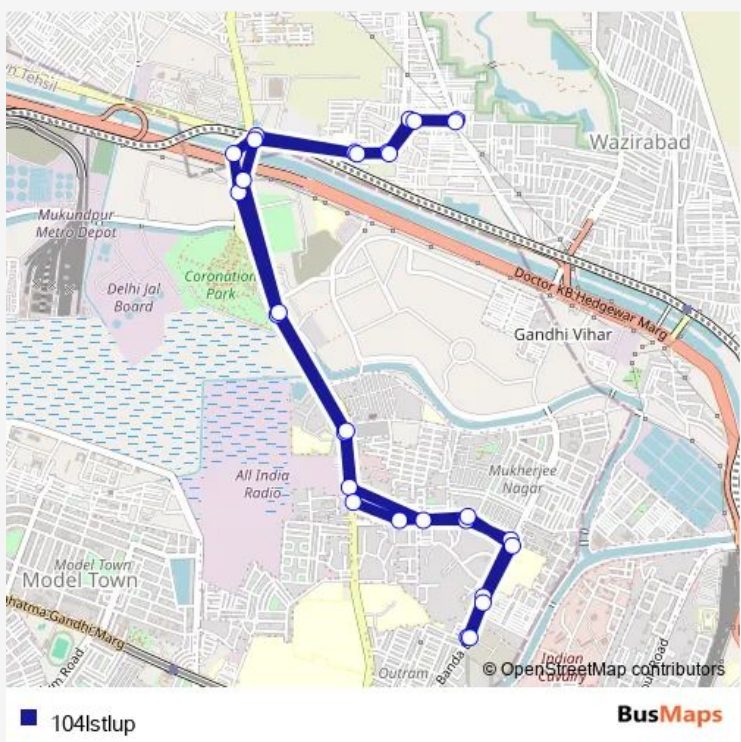

Bus 104Istlup

[Go to website](#)

Direction
 BBM Cluster Depot — BBM Cluster Depot
 29 stops
[Open route schedule](#)

- BBM Cluster Depot
- Indra Vihar
- Mukharji Nagar Xing
- Mukharji Nagar Tank
- Bhai Parmanand Colony
- Radio Colony
- Nirankari Colony
- CV Raman Iti
- Nirankari Sarovar Burari Xing
- Burari Crossing
- STA Burari
- Hardev Nagar (Burari)
- Bhagwan Park (Burari)
- Police Station Jharoda / Kayakalp Hospital
- Jharoda Village (Burari)
- Jharoda Village (Burari)
- Police Station Jharoda / Kayakalp Hospital
- Bhagwan Park (Burari)
- Hardev Nagar (Burari)
- STA Burari
- Nirankari Sarover

Route schedule
 BBM Cluster Depot — BBM Cluster Depot

| | |
|-----------|-------------|
| Monday | 05:31-20:38 |
| Tuesday | 05:31-20:38 |
| Wednesday | 05:31-20:38 |
| Thursday | 05:31-20:38 |
| Friday | 05:31-20:38 |
| Saturday | 05:31-20:38 |
| Sunday | 05:31-20:38 |

Route info
 Direction: BBM Cluster Depot
 Stops: 29
 Trip Duration: 0 hour 40 min

CV Raman Iti

Nirankari Colony

Radio Colony

Bhai Parmanand Colony

Mukharji Nagar Tank

Mukharji Nagar Xing

Indra Vihar