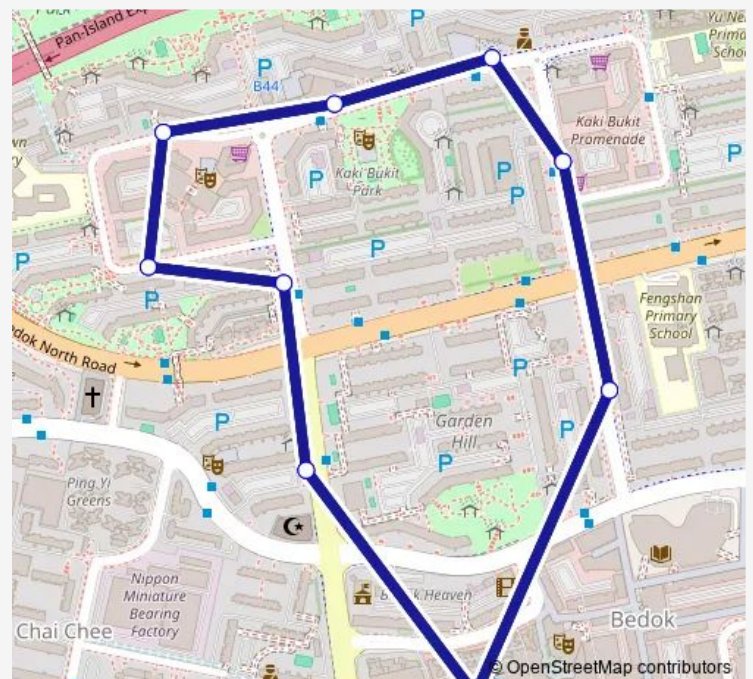

Bus 225G

[Go to website](#)

Direction

Bedok Int — Bedok Int

10 stops

[Open route schedule](#)

Bedok Int

Blk 41

Route schedule

Bedok Int — Bedok Int

Monday 05:15

Tuesday 05:15

Wednesday 05:15

Thursday 05:15

Friday 05:15

Saturday 05:15

Sunday 05:15

Route info

Direction: Bedok Int

Stops: 10

Trip Duration: 0 hour 12 min

■ 225G

BusMaps

225G Bus time schedules and route maps are available in an offline PDF at busmaps.com. Use the busmaps.com website to see live bus times, train schedule or subway schedule, and step-by-step directions for all public transit in Singapore