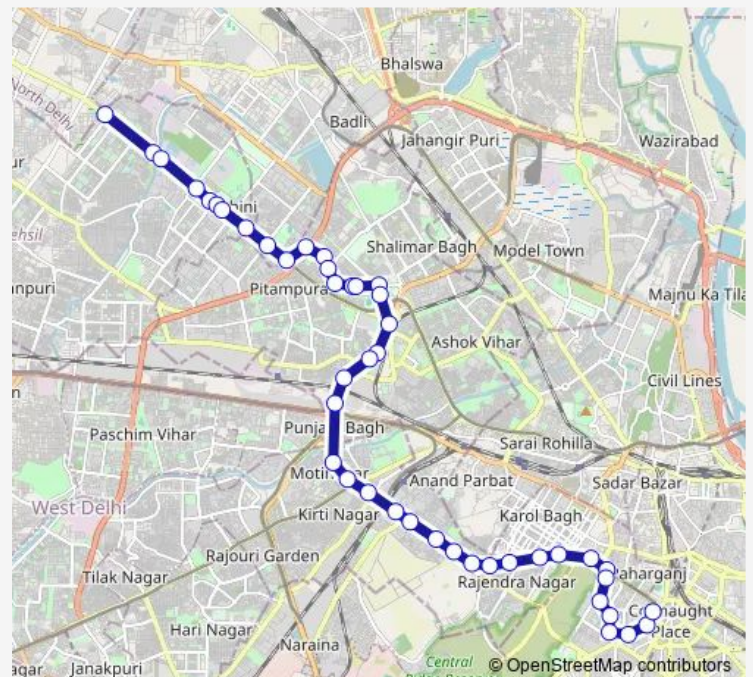

Wazirpur Depot

Telephone Exchange

Britannia

Route schedule

Prehlad Vihar (Deep Vihar) — Shivaji Stadium Terminal

Monday 05:45-20:40

Tuesday 05:45-20:40

Wednesday 05:45-20:40

Thursday 05:45-20:40

Friday 05:45-20:40

Saturday 05:45-20:40

Sunday 05:45-20:40

Route info

Direction: Prehlad Vihar (Deep Vihar)

Stops: 44

Trip Duration: 1 hour 29 min