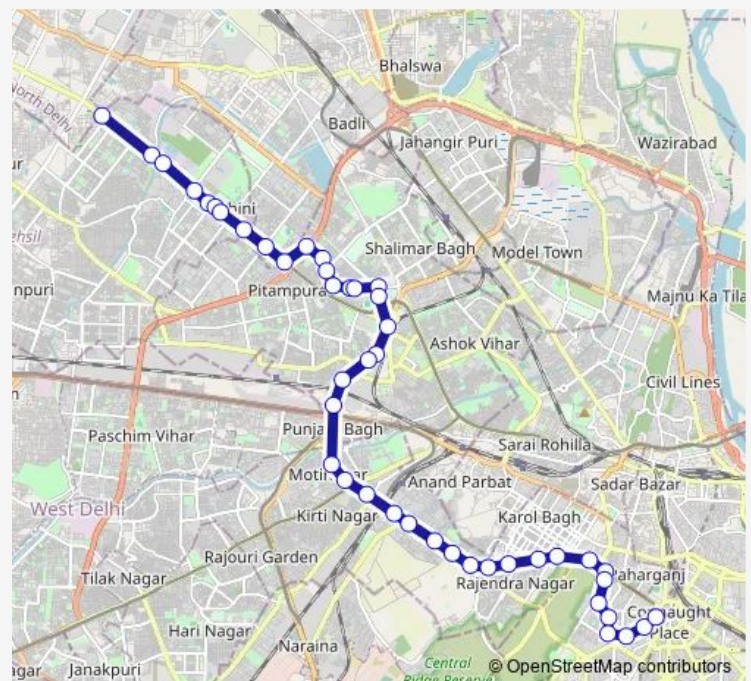

Bus 990adown

[Go to website](#)

Direction

Prehlad Vihar (Deep Vihar) Rohini Sec 25 — Shivaji Stadium Terminal

44 stops

[Open route schedule](#)

Prehlad Vihar (Deep Vihar) Rohini Sec 25

Sec-24 Rohini Main Road

Wazirpur Depot

Telephone Exchange

Britannia

Route schedule

Prehlad Vihar (Deep Vihar) Rohini Sec 25 — Shivaji Stadium Terminal

Monday 05:45-20:40

Tuesday 05:45-20:40

Wednesday 05:45-20:40

Thursday 05:45-20:40

Friday 05:45-20:40

Saturday 05:45-20:40

Sunday 05:45-20:40

Route info

Direction: Prehlad Vihar (Deep Vihar) Rohini Sec 25

Stops: 44

Trip Duration: 1 hour 30 min