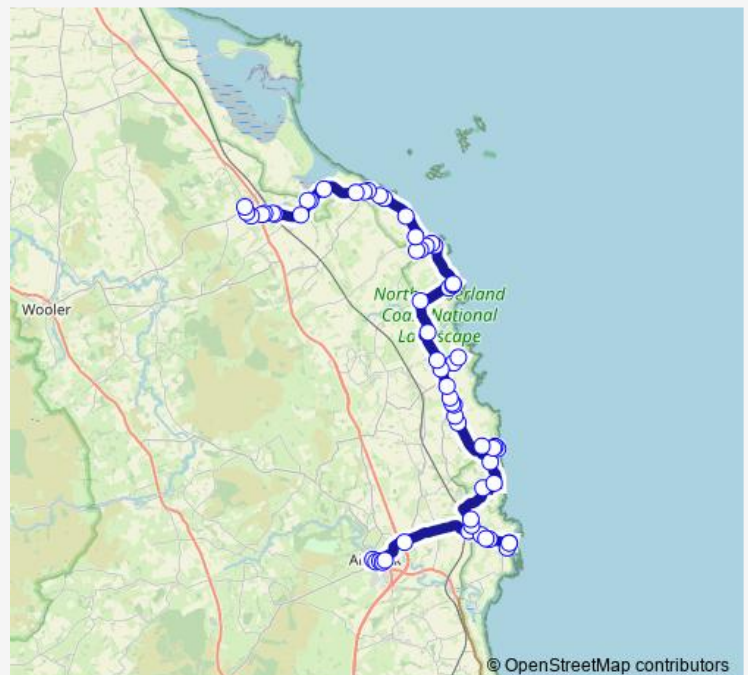

Bus 0418

[Go to website](#)

Direction

Bus Station — South Lodge

7 stops

[Open route schedule](#)

Bus Station

Weetwood Ave south end

Weetwood Ave north end

West Weetwood

Wandon crossroads

The Green

South Lodge

Route schedule

Bus Station — South Lodge

Monday 11:55-16:25

Tuesday 11:55-16:25

Wednesday 11:55-16:25

Thursday 11:55-16:25

Friday 11:55-16:25

Saturday 11:55-16:25

Sunday —

Route info

Direction: Bus Station

Stops: 7

Trip Duration: 0 hour 26 min

0418