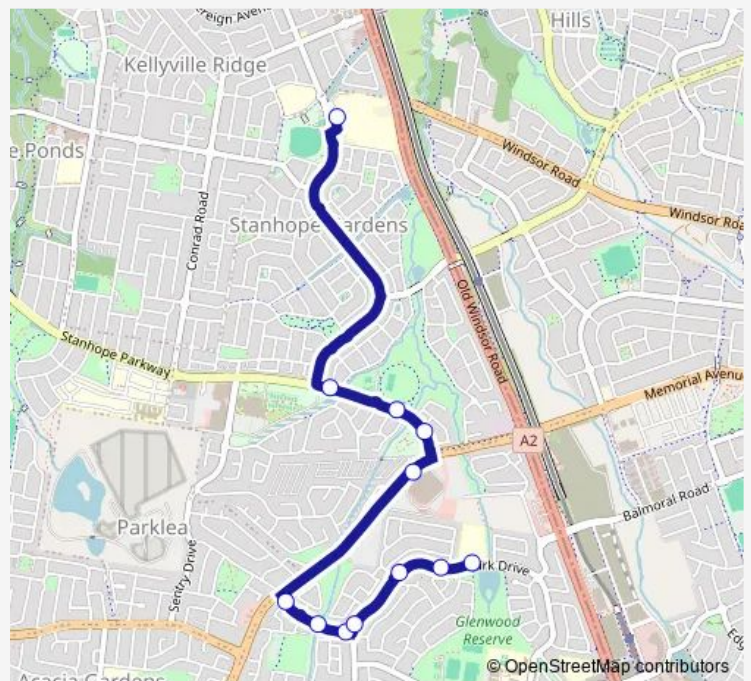

Sorrento Dr After Dare St

Sorrento Dr At Glenwood Park Dr

Glenwood Park Dr After Sorrento Dr

Glenwood Park Dr At Thompson Cres

Glenwood Park Dr At Frame Cl

Parklea PS (Glenwood Park Dr)

Route schedule

St John Xxiii Primary School, School Grounds, Perfection Av — Parklea PS (Glenwood Park Dr)

Monday	15:19
Tuesday	15:19
Wednesday	15:19
Thursday	15:19
Friday	15:19
Saturday	—
Sunday	—

Route info

Direction: St John Xxiii Primary School, School Grounds, Perfection Av

Stops: 12

Trip Duration: 0 hour 14 min