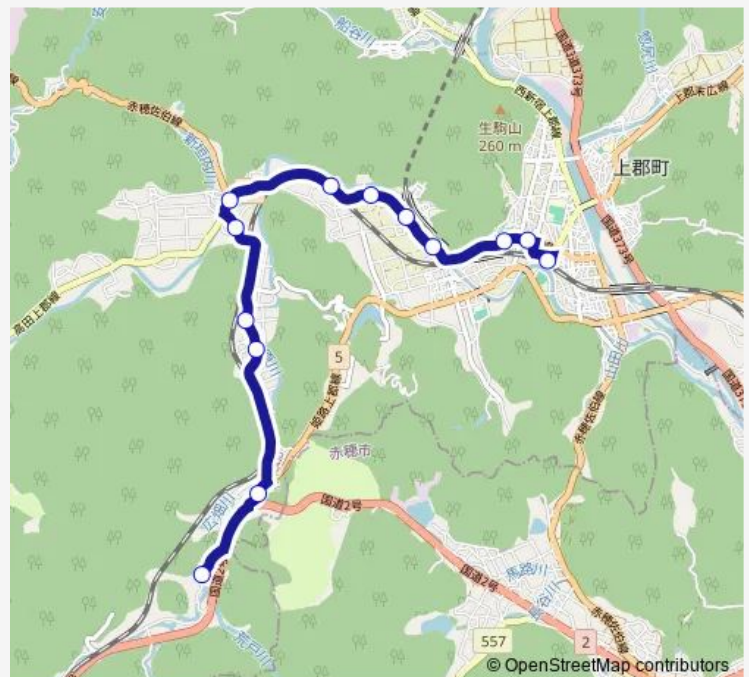

### Route schedule

梨ヶ原 — 上郡駅

Monday 07:05-18:00

Tuesday 07:05-18:00

Wednesday 07:05-18:00

Thursday 07:05-18:00

Friday 07:05-18:00

Saturday 07:05-18:00

### Route info

Direction: 梨ヶ原

Stops: 13

Trip Duration: 0 hour 15 min

## Route schedule

上郡駅 — 梨ヶ原

Monday	08:30-17:45
Tuesday	08:30-17:45
Wednesday	08:30-17:45
Thursday	08:30-17:45
Friday	08:30-17:45
Saturday	08:30-17:45
Sunday	—

## Route info

Direction: 上郡駅

Stops: 13

Trip Duration: 0 hour 15 min

愛のり号 船坂・梨ヶ原線 Bus time schedules and route maps are available in an offline PDF at busmaps.com. Use the busmaps.com website to see live bus times, train schedule or subway schedule, and step-by-step directions for all public transit in Aioi