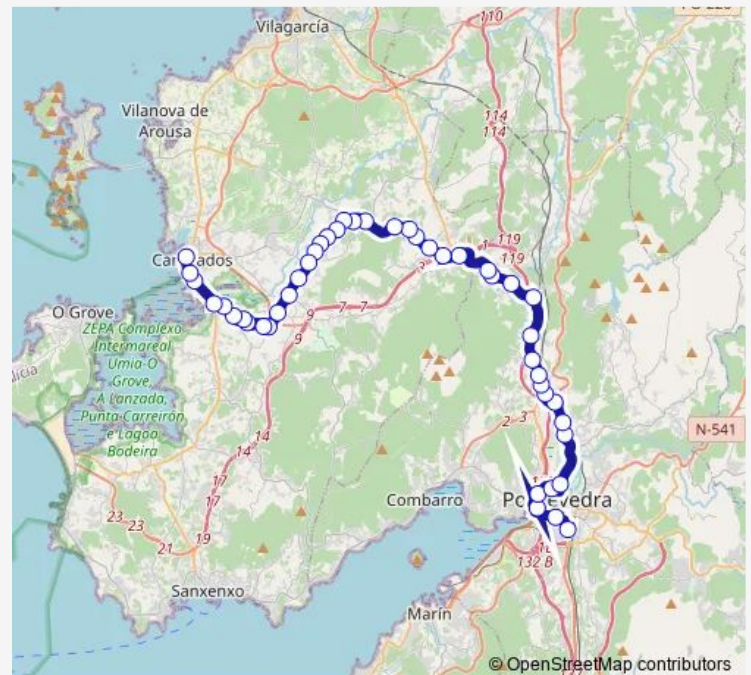

Thursday 14:50

Friday 14:50

Saturday —

Sunday —

Route info

Direction: Pontevedra E.A.

Stops: 45

Trip Duration: 0 hour 55 min