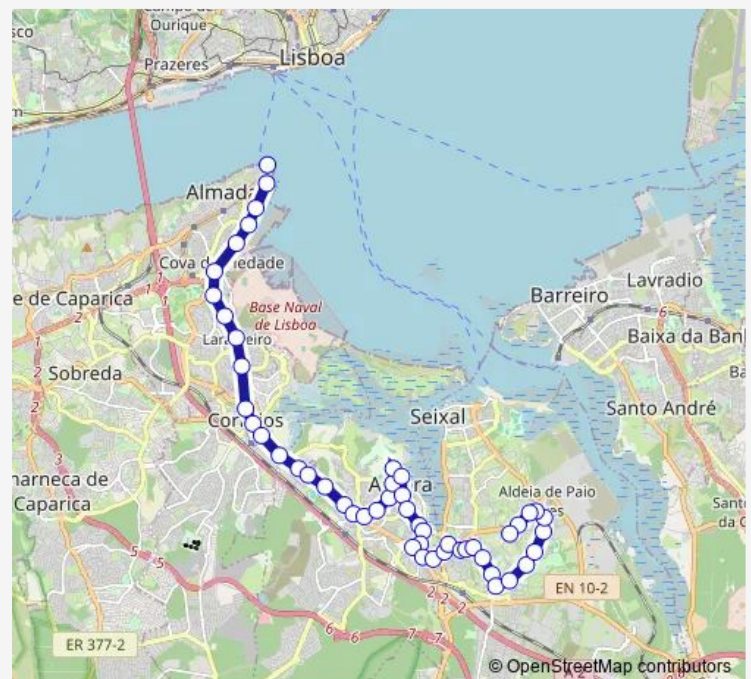

Monday 05:55-20:45

Tuesday 05:55-20:45

Wednesday 05:55-20:45

Thursday 05:55-20:45

Friday 05:55-20:45

Saturday 07:20-19:45

Sunday 07:20-19:45

Route info

Direction: Cacilhas (Lgo Alfredo Dinis Alex) Terminal P8

Stops: 50

Trip Duration: 0 hour 55 min

108 - Cacilhas - Paio Pires (Farinheiras) (via Casal do Marco)

BusMaps

Cruz Pau (Avª Marcos Portugal) Fte Ext Novo Dia