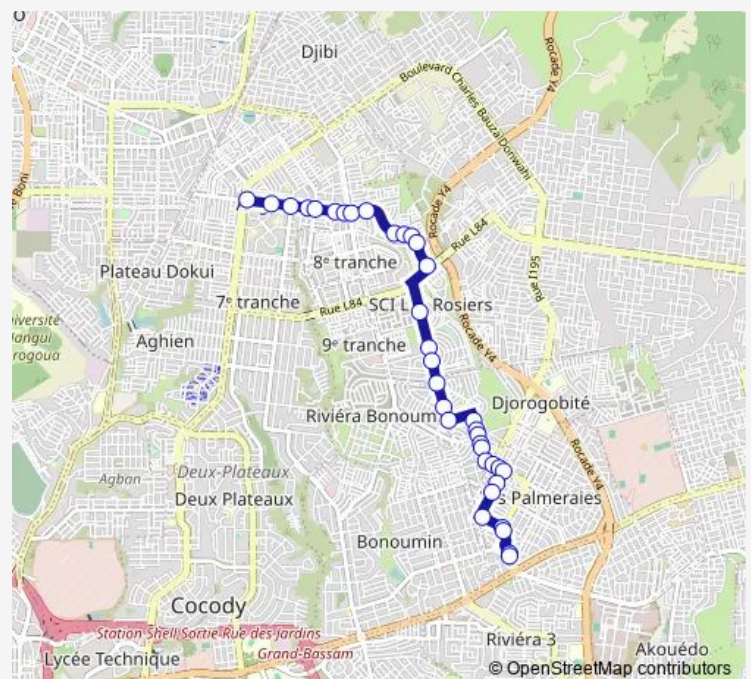

Bus woro woro : Petro Ivoire ↔ Belle côte - Warren/commissariat

[Go to website](#)

Direction

Angré Petro Ivoire — Station

36 stops

[Open route schedule](#)

Angré Petro Ivoire

Nouvelle Station Petro Ivoire

Pharmacie Val de Grace

Carrefour Figuier

Station Total Rosiers

Route schedule

Angré Petro Ivoire — Station

Monday	06:00
Tuesday	06:00
Wednesday	06:00
Thursday	06:00
Friday	06:00
Saturday	06:00
Sunday	06:00

Route info

Direction: Angré Petro Ivoire

Stops: 36

Trip Duration: 0 hour 27 min

woro woro : Petro Ivoire ↔ Belle côte - Warren/commissariat

Commissariat 35è Art.

Rond-point Commissariat 35è Art.

Barrière 5

Samer

Petro Ivoire

O'Burger

Station

Direction

Warren Palmeraie — Angré Petro Ivoire

26 stops

[Open route schedule](#)