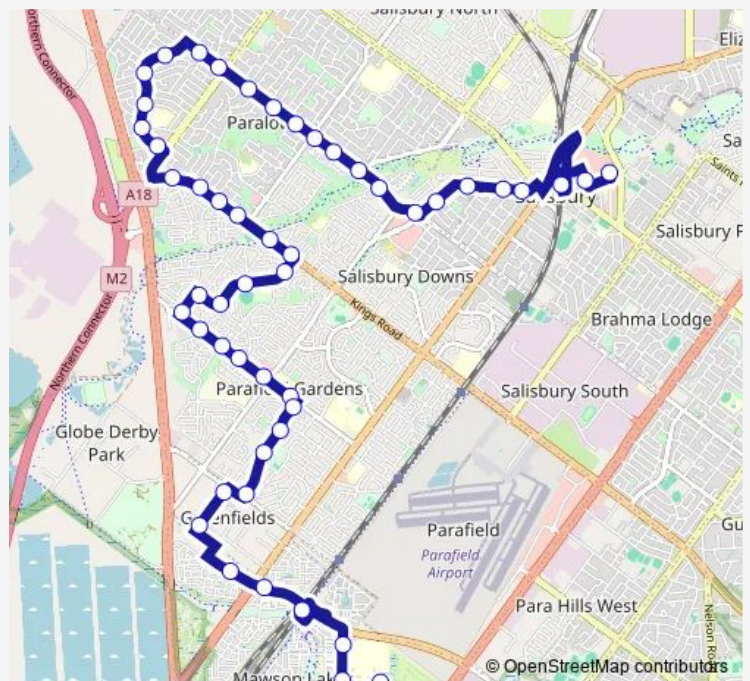

Stop 43B Liberator Dr - East side

Route schedule

Stop 50/B Ann St - East side — Stop 34B Unisa Mawson Lakes

Monday 06:49-08:01

Tuesday 06:49-08:01

Wednesday 06:49-08:01

Thursday 06:49-08:01

Friday 06:49-08:01

Saturday —

Sunday —

Route info

Direction: Stop 50/B Ann St - East side

Stops: 50

Trip Duration: 0 hour 57 min

411U — Salisbury to Unisa Mawson Lakes Campus

Stop 43A Liberator Dr - North East side

Stop 43 Kings Rd - North side

Stop 42B Kings Rd - North side

Stop 42A Kings Rd - North side

Stop 42 Kings Rd - North side

Stop 42P Kings Rd - North East side

Stop 41P Kings Rd - North East side

Stop 40P Andrew Smith Dr - East side

Stop 39C Andrew Smith Dr - South side

Stop 39B Jamison St - South West side

Stop 39A Jamison St - South side

Stop 39 Whites Rd - East side

Stop 38C Shepherdson Rd - North East side

Stop 38B Shepherdson Rd - North East side