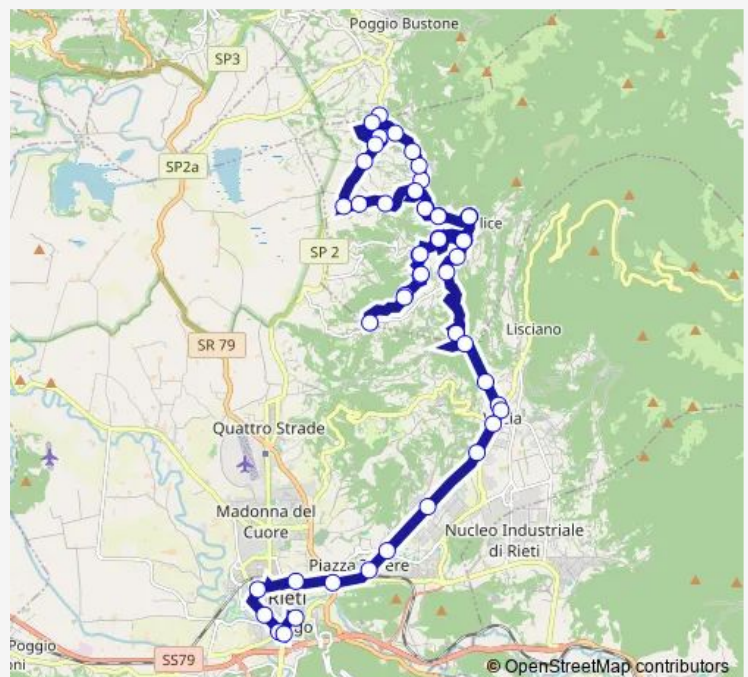

Saturday —

Sunday —

Route info

Direction: Cantalice | Castello # f9452

Stops: 50

Trip Duration: 1 hour 6 min

Cantalice - Rieti # Ri52d

Cantalice | Via Gramsci Via Collemare # f9663