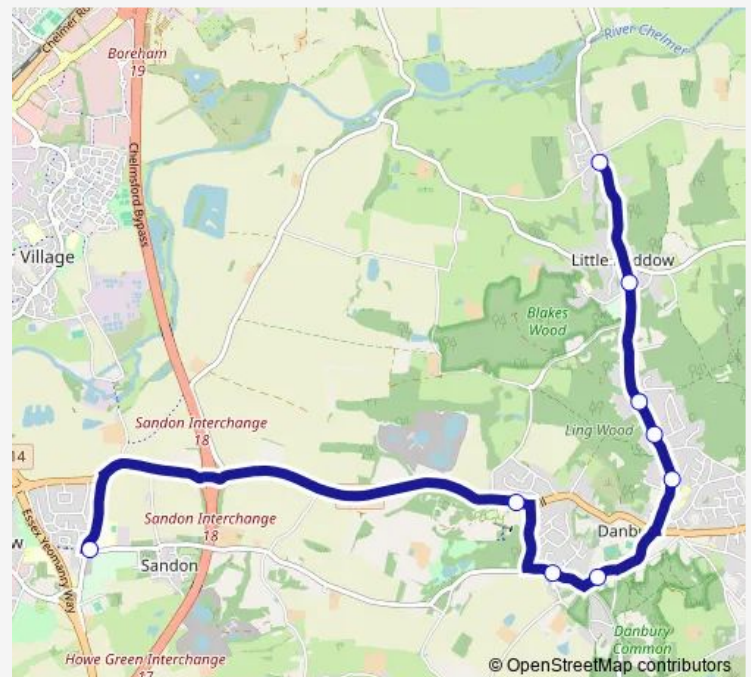

Direction

Tofts Chase — School

9 stops

[Open route schedule](#)

Tofts Chase

The Generals Arms

Fir Tree Lane

Wayside

Hay Green

Danbury Common

South View

The Bell

School

Route schedule

Tofts Chase — School

Monday 07:50

Tuesday 07:50

Wednesday 07:50

Thursday 07:50

Friday 07:50

Saturday —

Sunday —

Route info

Direction: Tofts Chase

Stops: 9

Trip Duration: 0 hour 25 min

Fwc002 Bus time schedules and route maps are available in an offline PDF at busmaps.com. Use the busmaps.com website to see live bus times, train schedule or subway schedule, and step-by-step directions for all public transit in Chelmsford