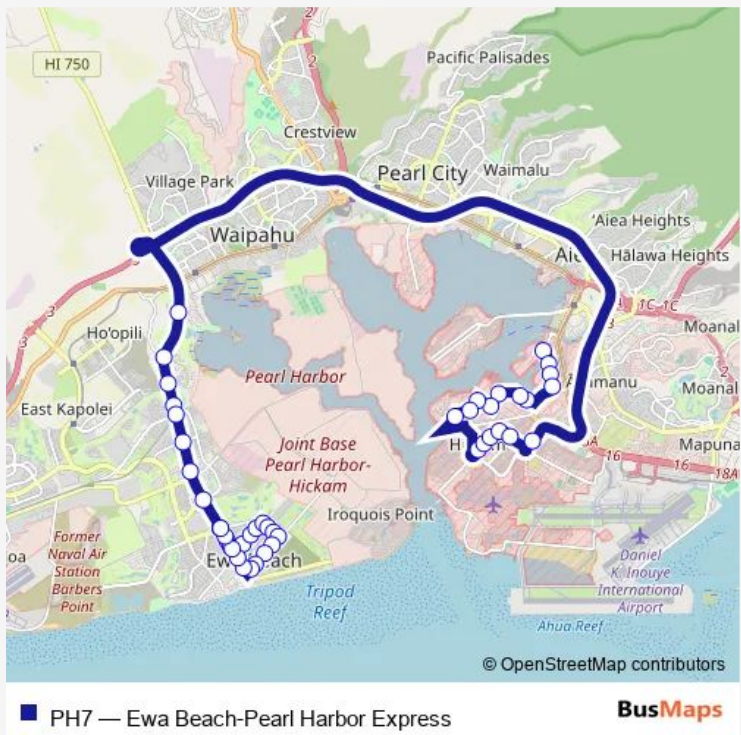

# Bus PH7 Ewa Beach-Pearl Harbor Express

[Go to website](#)

**Direction**  
 Neches AVE + North Rd — Fort Weaver RD + Hanakahi St

45 stops

[Open route schedule](#)

- Neches AVE + North Rd
- North RD + Shane St
- North RD + Bole St
- North RD + OPP Makalapa Rd
- Pearl Harbor BL + OPP Fredrick St
- Pearl Harbor BL + OPP Willamette St
- Safeguard ST + Club Rd
- Safeguard ST + Central Ave
- Port Royal ST + OPP Russell St
- Central AVE + Port Royal St
- Lake Erie ST + Central Av
- Vickers AVE + OPP Scott CIR (Mauka)
- Vickers AVE + G St
- Vickers AVE + H St
- FOX BL + OPP 15th St
- Vandenberg BL + Freedom Ave
- Hickam AFB Main Gate
- Fort Weaver RD + Laulaunui St
- Fort Weaver RD + OPP Aawa Dr
- Fort Weaver RD + EWA Family Center
- Fort Weaver RD + Karayan St

Route schedule

Neches AVE + North Rd — Fort Weaver RD + Hanakahi St

Monday	15:10
Tuesday	15:10
Wednesday	15:10
Thursday	15:10
Friday	15:10
Saturday	—
Sunday	—

**Route info**

Direction: Neches AVE + North Rd

Stops: 45

Trip Duration: 1 hour 11 min

Fort Weaver RD + Renton Rd

Fort Weaver RD + Kolowaka Dr

Fort Weaver RD + Geiger Rd

Fort Weaver RD + Keaunui Dr

Fort Weaver RD + Keoneula Bl

Fort Weaver RD + Kaimalie St

## Route info

Direction: Fort Weaver RD + OPP Kuhina St

Stops: 44

Trip Duration: 1 hour 6 min

Fort Weaver RD + Laulaunui St

Kamehameha HWY + OPP Salt Lake Bl

Pearl Harbor Halawa Gate

Neches AVE + North Rd