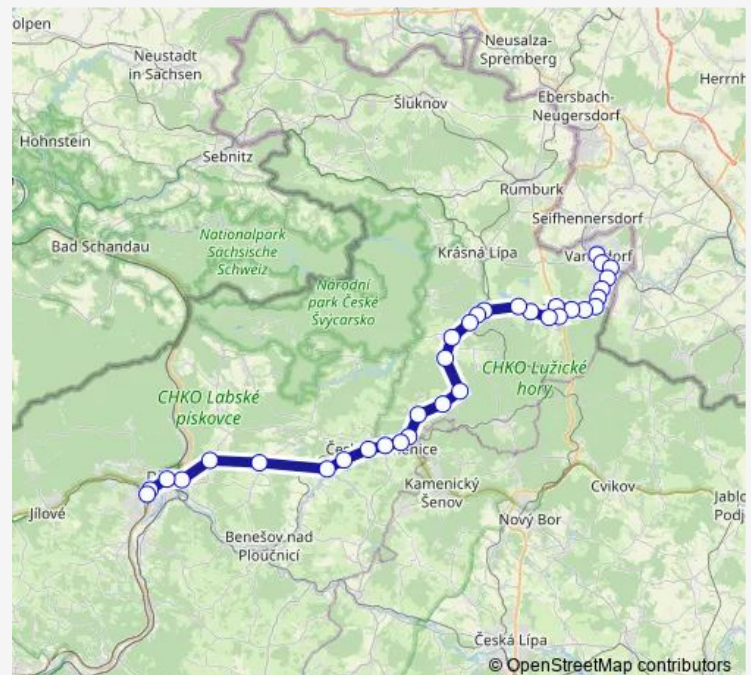

Bus 512402

[Go to website](#)

Direction

Decin,aut.nadr. — Varnsdorf,aut.nadr.

34 stops

[Open route schedule](#)

Decin,aut.nadr.

Decin hl.n.

Decín, Myslbekova

Decin,skola

Ludvikovice,

Huntirov,

Markvartice,

Kamenicka Nova Viska,

Ceska Kamenice,Decinska

Ceska Kamenice,Prazska

Ceska Kamenice,Horni Kamenice,

Ceska Kamenice, Fibichova

Ceska Kamenice, Liska

Ceska Kamenice, Liska, hor.

Ces. Kamen.,Liska,Krizovy buk

Chribska, ozdravovna

Chribska, nam.

Rybniste, Nova Chribska

Rybniste, odb.Doubice

Rybniste, posta

Horni Podluzi,kriz.

Route schedule

Decin,aut.nadr. — Varnsdorf,aut.nadr.

Monday 05:22-22:41

Tuesday 05:22-22:41

Wednesday 05:22-22:41

Thursday 05:22-22:41

Friday 05:22-22:41

Saturday 08:38-20:38

Sunday 08:38-20:38

Route info

Direction: Decin,aut.nadr.

Stops: 34

Trip Duration: 1 hour 24 min

512402

BusMaps