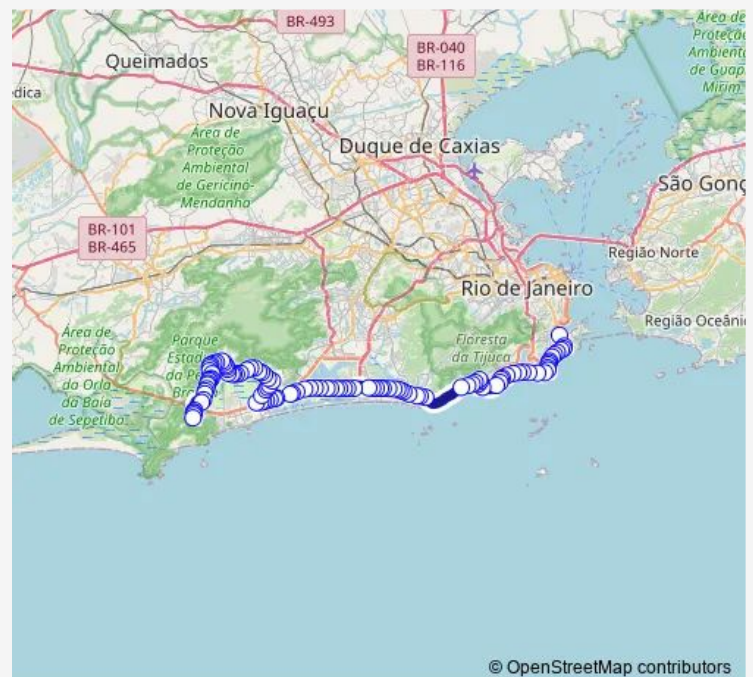

Bandeirantes, 25539

Bandeirantes, 25179

Escola de Equitação Haras Pégasus

Route schedule

Ponto Final: Piabas — Ponto Final: Rio Sul : Linha 554

Monday 00:00

Tuesday 00:00

Wednesday 00:00

Thursday 00:00

Friday 00:00

Saturday 00:00

Sunday 00:00

Route info

Direction: Ponto Final: Piabas

Stops: 116

Trip Duration: 1 hour 34 min

© OpenStreetMap contributors

SN554 — Piabas - Rio Sul

Pacuí

Manhuaçu

Sacarrão

Santa América

Pedro Afonso

Rio Morto