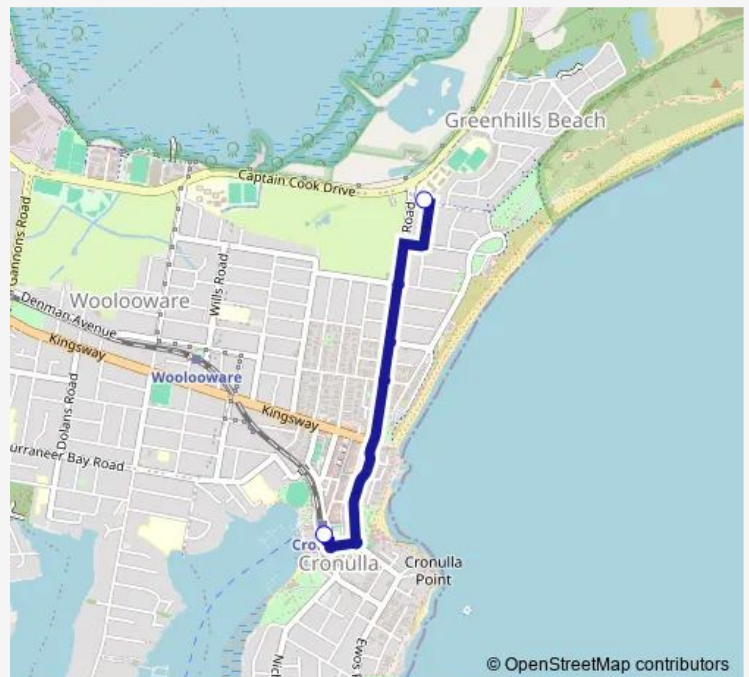

School Bus S384 Cronulla HS to Cronulla Station

[Go to website](#)

**Direction**

Cronulla High School, Bate Bay Rd — Cronulla Station, Cronulla St

2 stops

[Open route schedule](#)

Cronulla High School, Bate Bay Rd

Cronulla Station, Cronulla St

Route schedule

Cronulla High School, Bate Bay Rd — Cronulla Station, Cronulla St

Monday	15:30
Tuesday	14:30
Wednesday	15:30
Thursday	14:30
Friday	15:30
Saturday	—
Sunday	—

Route info

Direction: Cronulla High School, Bate Bay Rd

Stops: 2

Trip Duration: 0 hour 5 min

S384 — Cronulla HS to Cronulla Station

S384 School Bus time schedules and route maps are available in an offline PDF at [busmaps.com](https://busmaps.com). Use the [busmaps.com](https://busmaps.com) website to see live bus times, train schedule or subway schedule, and step-by-step directions for all public transit in Sydney