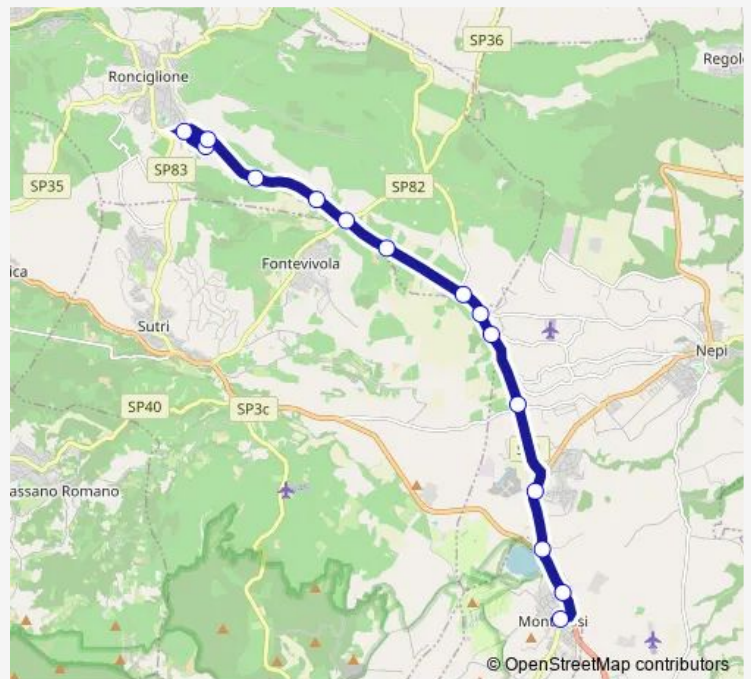

Bus Ronciglione (Comune) - Monterosi # Ro614a

[Go to website](#)

Direction

Ronciglione | Deposito # f2547 — Monterosi | Piazzale Varisco # f1510

15 stops

[Open route schedule](#)

Ronciglione | Deposito # f2547

Ronciglione | Viale 5 Giugno Via Artigianato # f2548

Ronciglione | Via Cimina Via Sant'Eusebio # f2549

Ronciglione | Via Cimina (Km 24) # f2550

Ronciglione | Via Cimina (Convento) # f2551

Ronciglione | Via Cimina Via Ponte Rotto # f2552

Nepi | Gabelletta # f2070

Monterosi | Zona Industriale # f2071

Monterosi | Piazzale Varisco # f1510

Route schedule

Ronciglione | Deposito # f2547 — Monterosi | Piazzale Varisco # f1510

Monday	09:15
Tuesday	09:15
Wednesday	09:15
Thursday	09:15
Friday	09:15
Saturday	09:15
Sunday	—

Route info

Direction: Ronciglione | Deposito # f2547

Stops: 15

Trip Duration: 0 hour 15 min

Ronciglione (Comune) - Monterosi # Ro614a

Bus time schedules and route maps are available in an offline PDF at busmaps.com. Use the busmaps.com website to see live bus times, train schedule or subway schedule, and step-by-step directions for all public transit in Ronciglione