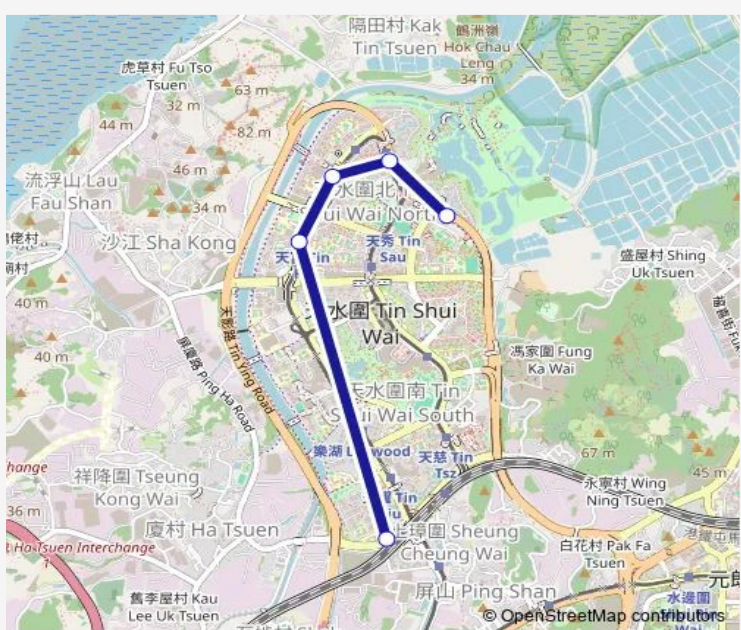

Bus K76S Wetland Park Road (Near TIN Kwai Road) - TIN Shui WAI Station

[Go to website](#)

Direction
 [Kmb] Wetland Park Road|[Lrtfeeder] Wetland Park Road|[Lwb] Wetland Park Road — [Ctb] TIN Shing Court, Ping HA Road|[Kmb] TIN Shui WAI Station|[Lrtfeeder] TIN Shing Court (MTR TIN Shui WAI Station)|[Lwb] TIN Shui WAI Station|[Nlb] TIN Shing Court

5 stops

[Open route schedule](#)

- [Kmb] Wetland Park Road|[Lrtfeeder] Wetland Park Road|[Lwb] Wetland Park Road
- [Ctb] Hong Kong Wetland Park, Wetland Park Road|[Kmb] Hong Kong Wetland Park|[Lrtfeeder] LR Wetland Park Stop|[Lwb] Hong Kong Wetland Park
- [Ctb] YAT TAM House TIN YAT Estate, TIN Shui Road|[Kmb] YAT TAM House TIN YAT Estate|[Lrtfeeder] YAT TAM House, TIN YAT Estate|[Lwb] YAT TAM House TIN YAT Estate
- [Ctb] YAN FU House TIN FU Court, TIN Shui Road|[Kmb] YAN FU House TIN FU Court|[Lrtfeeder] YAN FU House, TIN FU Court|[Lwb] YAN FU House TIN FU Court
- [Ctb] TIN Shing Court, Ping HA Road|[Kmb] TIN Shui WAI Station|[Lrtfeeder] TIN Shing Court (MTR TIN Shui WAI Station)|[Lwb] TIN Shui WAI Station|[Nlb] TIN Shing Court

Route schedule
 [Kmb] Wetland Park Road|[Lrtfeeder] Wetland Park Road|[Lwb] Wetland Park Road — [Ctb] TIN Shing Court, Ping HA Road|[Kmb] TIN Shui WAI Station|[Lrtfeeder] TIN Shing Court (MTR TIN Shui WAI Station)|[Lwb] TIN Shui WAI Station|[Nlb] TIN Shing Court

Monday	07:00-09:35
Tuesday	07:00-09:35
Wednesday	07:00-09:35
Thursday	07:00-09:35
Friday	07:00-09:35
Saturday	—
Sunday	—

Route info
 Direction: [Kmb] Wetland Park Road|[Lrtfeeder] Wetland Park Road|[Lwb] Wetland Park Road
 Stops: 5
 Trip Duration: 0 hour 14 min