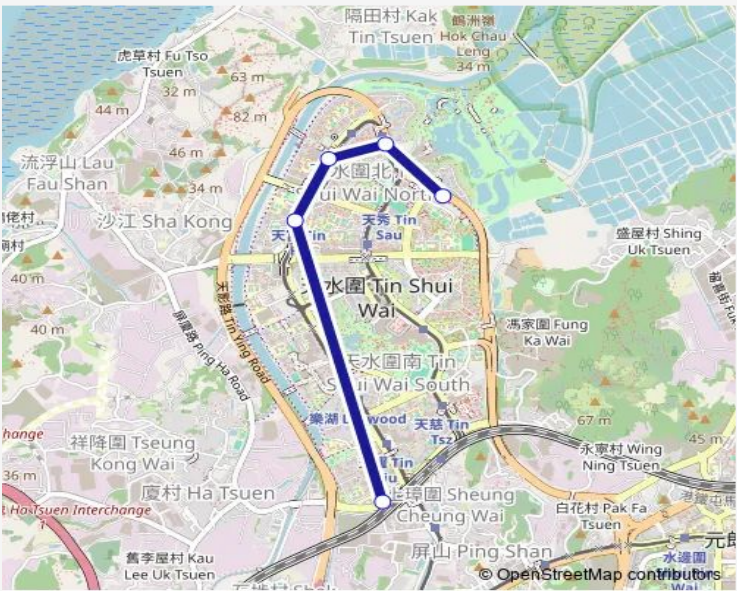

5 stops

[Open route schedule](#)

- [Kmb] Wetland Park Road[[Lrtfeeder] Wetland Park Road][Lwb] Wetland Park Road
- [Ctb] Hong Kong Wetland Park, Wetland Park Road[[Kmb] Hong Kong Wetland Park][Lrtfeeder] LR Wetland Park Stop[[Lwb] Hong Kong Wetland Park
- [Ctb] YAT TAM House TIN YAT Estate, TIN Shui Road[[Kmb] YAT TAM House TIN YAT Estate][Lrtfeeder] YAT TAM House, TIN YAT Estate[[Lwb] YAT TAM House TIN YAT Estate
- [Ctb] YAN FU House TIN FU Court, TIN Shui Road[[Kmb] YAN FU House TIN FU Court][Lrtfeeder] YAN FU House, TIN FU Court[[Lwb] YAN FU House TIN FU Court
- [Ctb] TIN Shui WAI Station - TIN Shing Court, Ping HA Road[[Kmb] TIN Shui WAI Station][Lrtfeeder] TIN Shing Court (MTR TIN Shui WAI Station)[Lwb] TIN Shui WAI Station[[Nlb] TIN Shing Court

**Route schedule**  
 [Kmb] Wetland Park Road[[Lrtfeeder] Wetland Park Road][Lwb] Wetland Park Road — [Ctb] TIN Shui WAI Station - TIN Shing Court, Ping HA Road[[Kmb] TIN Shui WAI Station][Lrtfeeder] TIN Shing Court (MTR TIN Shui WAI Station)[Lwb] TIN Shui WAI Station[[Nlb] TIN Shing Court

Monday	07:00-09:35
Tuesday	07:00-09:35
Wednesday	07:00-09:35
Thursday	07:00-09:35
Friday	07:00-09:35
Saturday	—
Sunday	—

**Route info**

Direction: [Kmb] Wetland Park Road[[Lrtfeeder] Wetland Park Road][Lwb] Wetland Park Road

Stops: 5

Trip Duration: 0 hour 14 min