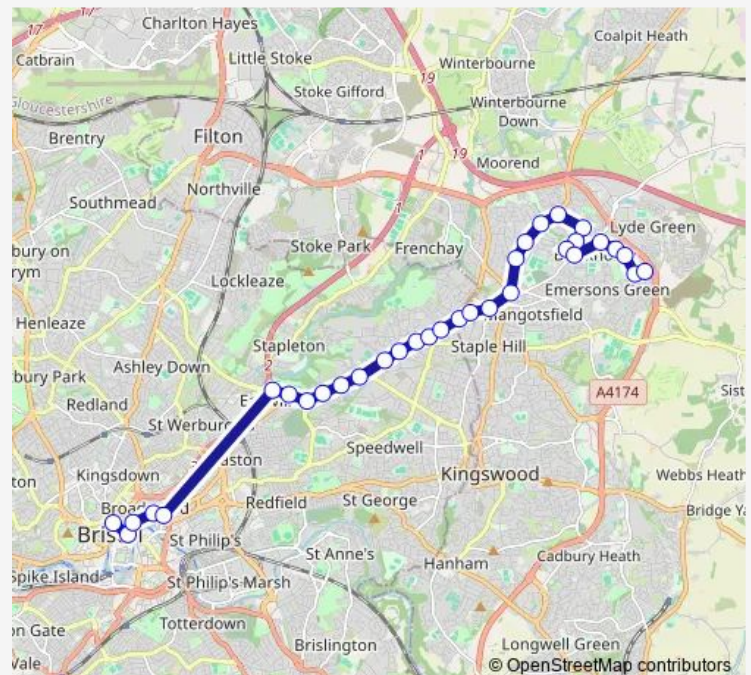

Thursday 05:50-22:29

Friday 05:50-22:29

Saturday 07:00-22:33

Sunday 08:10-17:05

Route info

Direction: Sainsburys

Stops: 28

Trip Duration: 0 hour 44 min

Direction

The Centre — Sainsburys

33 stops

[Open route schedule](#)

The Centre

Baldwin Street

Wine Street

Broad Weir

Tuesday 07:00-23:55

Wednesday 07:00-23:55

Thursday 07:00-23:55

Friday 07:00-23:55

Saturday 07:50-23:56

Sunday 09:00-20:00

Route info

Direction: The Centre

Stops: 33

Trip Duration: 0 hour 40 min

Beaufort Road

Berkeley Close

Westerleigh Road

Meadgate

Bromfield Walk

Bett's Green