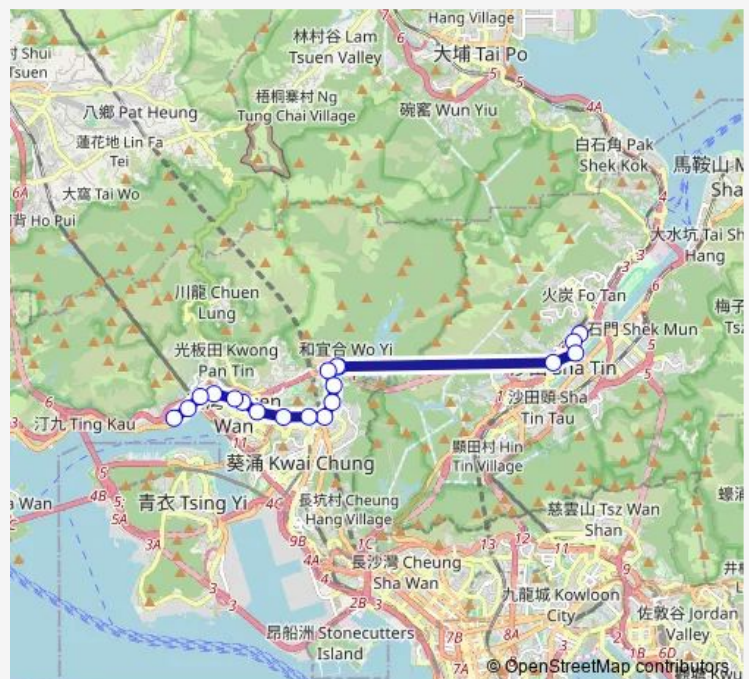

Route schedule

[Kmb] WO CHE BUS Terminus — [Kmb] Bayview Garden BUS Terminus

Monday 05:30-22:48

Tuesday 05:30-22:48

Wednesday 05:30-22:48

Thursday 05:30-22:48

Friday 05:30-22:48

Saturday 05:30-23:48

Sunday 05:30-23:08

Route info

Direction: [Kmb] WO CHE BUS Terminus

Stops: 19

Trip Duration: 0 hour 45 min

48X — WO CHE - Tsuen WAN (Bayview Garden)

[Kmb] Chai WAN KOK Street Tsuen Wan[[Lwb] Chai WAN
KOK Street Tsuen Wan