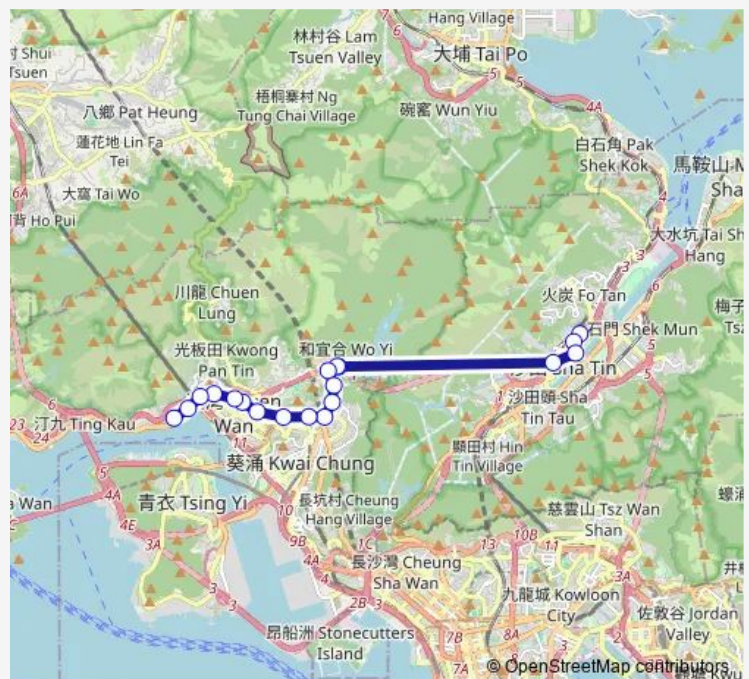

Route schedule

[Kmb] WO CHE BUS Terminus — [Kmb] Bayview Garden BUS Terminus

Monday 05:30-22:48

Tuesday 05:30-22:48

Wednesday 05:30-22:48

Thursday 05:30-22:48

Friday 05:30-22:48

Saturday 05:30-23:48

Sunday 05:30-23:08

Route info

Direction: [Kmb] WO CHE BUS Terminus

Stops: 19

Trip Duration: 0 hour 43 min

48x — WO CHE - Tsuen WAN (Bayview Garden)

[Kmb] Chai WAN KOK Street Tsuen Wan[[Lwb] Chai WAN
KOK Street Tsuen Wan