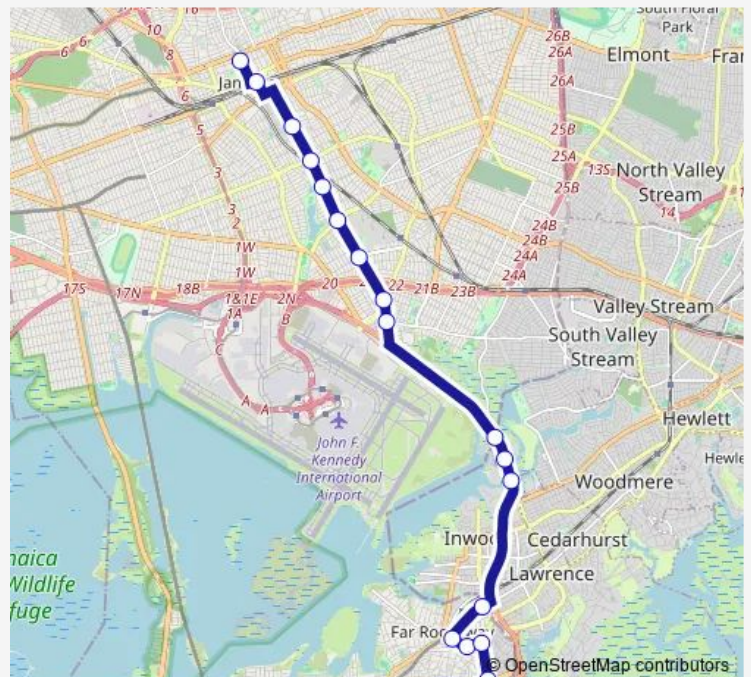

Bus Q113 Jamaica - Far Rockaway Limited

[Go to website](#)

Direction

Seagirt Blvd/Crest Rd — Hillside AV/Parsons Blvd

19 stops

[Open route schedule](#)

Seagirt Blvd/Crest Rd

Seagirt Blvd/Beach 17 St

Saturday 06:20-20:20

Sunday 09:22-17:20

Route info

Direction: Seagirt Blvd/Crest Rd

Stops: 19

Trip Duration: 0 hour 55 min

Q113 — Jamaica - Far Rockaway Limited

Direction

Parsons Blvd/88 Av — Seagirt Blvd/Beach 20 St

19 stops

[Open route schedule](#)

Parsons Blvd/88 Av

Archer AV/160 St

GUY R Brewer Blvd/109 Av

GUY R Brewer Blvd/Linden Blvd

GUY R Brewer Blvd/Foch Blvd

Mott AV /Beach 20 St

Cornaga AV /Mott Av

Beach 9 ST /Cornaga Av

Beach 9 ST /Seagirt Blvd

Seagirt Blvd/Beach 17 St

Seagirt Blvd/Beach 20 St

Route schedule

Parsons Blvd/88 Av — Seagirt Blvd/Beach 20 St