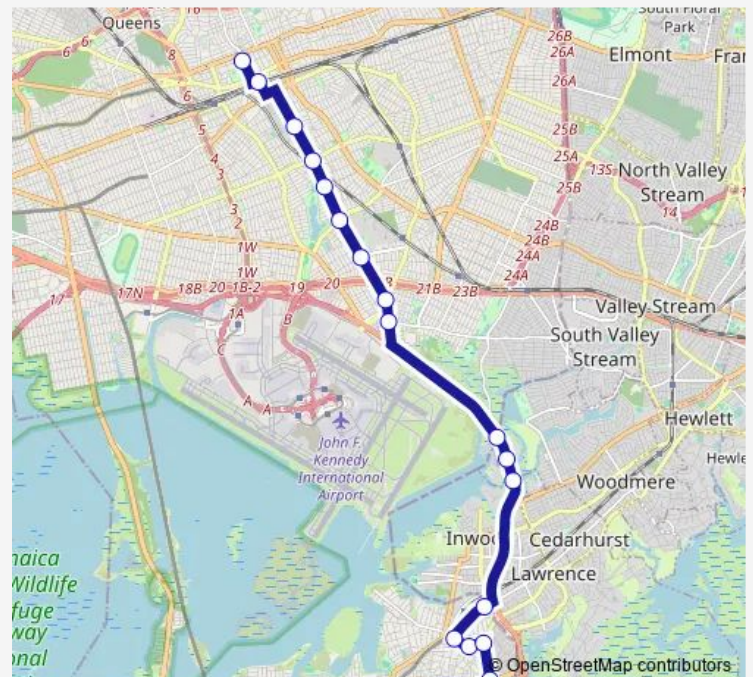

Bus Q113 Jamaica - Far Rockaway Limited

[Go to website](#)

Direction

Seagirt Blvd/Crest Rd — Hillside AV/Parsons Blvd

19 stops

[Open route schedule](#)

Seagirt Blvd/Crest Rd

Seagirt Blvd/Beach 17 St

Saturday 06:20-20:20

Sunday 09:22-17:20

Route info

Direction: Seagirt Blvd/Crest Rd

Stops: 19

Trip Duration: 1 hour 6 min

Q113 — Jamaica - Far Rockaway Limited

Direction

Parsons Blvd/88 Av — Seagirt Blvd/Beach 20 St

19 stops

[Open route schedule](#)

Parsons Blvd/88 Av

Archer AV/160 St

GUY R Brewer Blvd/109 Av

GUY R Brewer Blvd/Linden Blvd

GUY R Brewer Blvd/Foch Blvd

Mott AV /Beach 20 St

Cornaga AV /Mott Av

Beach 9 ST /Cornaga Av

Beach 9 ST /Seagirt Blvd

Seagirt Blvd/Beach 17 St

Seagirt Blvd/Beach 20 St

Route schedule

Parsons Blvd/88 Av — Seagirt Blvd/Beach 20 St