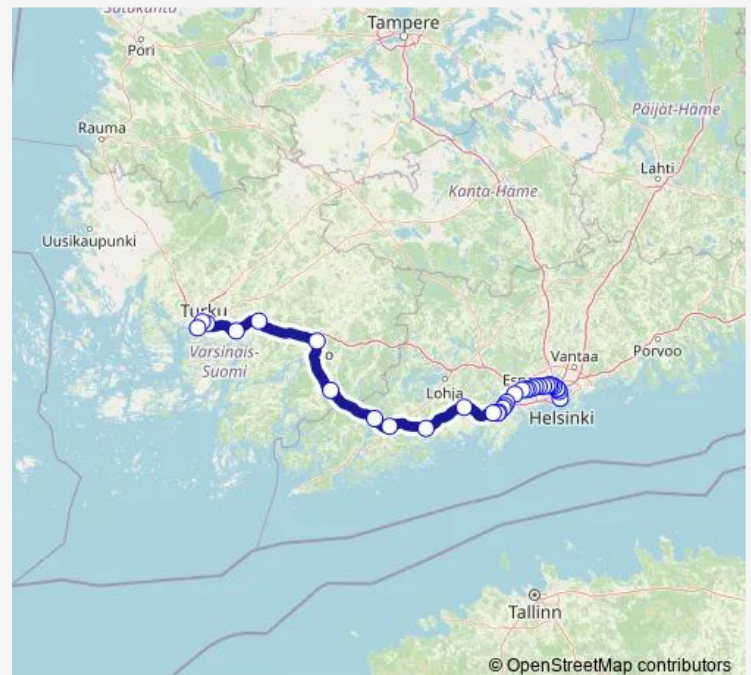

Thursday 16:35

Friday 16:35

Saturday 16:35

Sunday —

Route info

Direction: Helsinki

Stops: 33

Trip Duration: 2 hour 14 min

■ IC 961 — Helsinki - Turku satama

Kirkkonummi

Siuntio

Inkoo

Karjaa

Pohjankuru

Ervelä

Salo