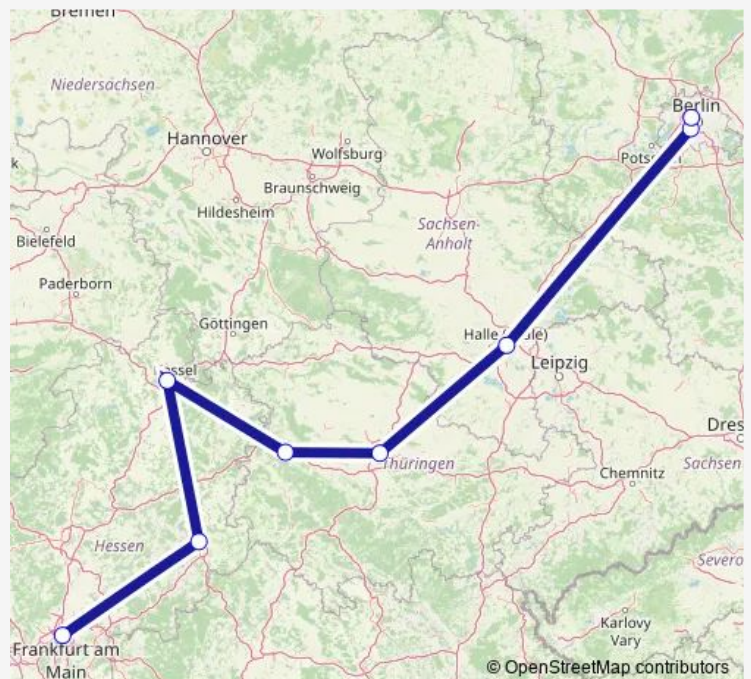

Rail ICE 1539

[Go to website](#)

Direction

Frankfurt(Main)Hbf — Berlin Hbf (tief)

8 stops

[Open route schedule](#)

Frankfurt(Main)Hbf

Fulda

Kassel-Wilhelmshöhe

Eisenach

Erfurt Hbf

Halle(Saale)Hbf

Berlin Südkreuz

Berlin Hbf (tief)

Route schedule

Frankfurt(Main)Hbf — Berlin Hbf (tief)

Monday	13:02
Tuesday	—
Wednesday	13:02
Thursday	12:18
Friday	12:18
Saturday	12:18
Sunday	12:18

Route info

Direction: Frankfurt(Main)Hbf

Stops: 8

Trip Duration: 4 hour 41 min

ICE 1539

ICE 1539 Rail time schedules and route maps are available in an offline PDF at busmaps.com. Use the busmaps.com website to see live bus times, train schedule or subway schedule, and step-by-step directions for all public transit in Berlin

The schedule is provided in the local timezone. Times with "(+1)" indicate departures on the next day.

PDF file created on 2025-01-31

2024 BusMaps.com - All Rights Reserved