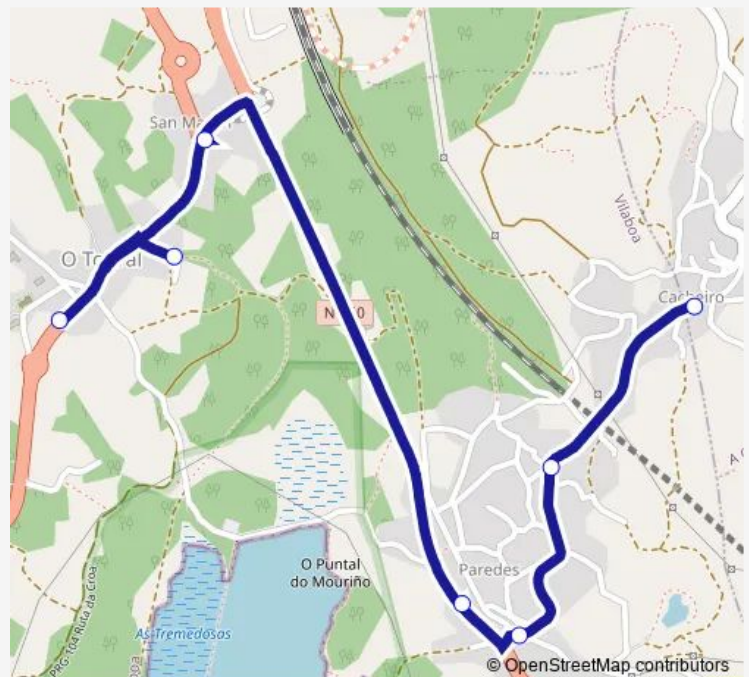

Wednesday 08:20

Thursday 08:20

Friday 08:20

Saturday —

Sunday —

**Route info**

Direction: Capilla Cacheiro

Stops: 7

Trip Duration: 0 hour 20 min

■ XG624013 — CPI do Toural - Capilla Cacheiro

**BusMaps**

## Direction

CPI do Toural — Capilla Cacheiro

7 stops

[Open route schedule](#)

CPI do Toural

O Toural

Cruce Vilaboa

Paredes (N-550)

## Route schedule

CPI do Toural — Capilla Cacheiro

Monday	13:45-18:00
Tuesday	13:45-14:20
Wednesday	13:45-14:20
Thursday	13:45-14:20
Friday	13:45-14:20
Saturday	—
Sunday	—