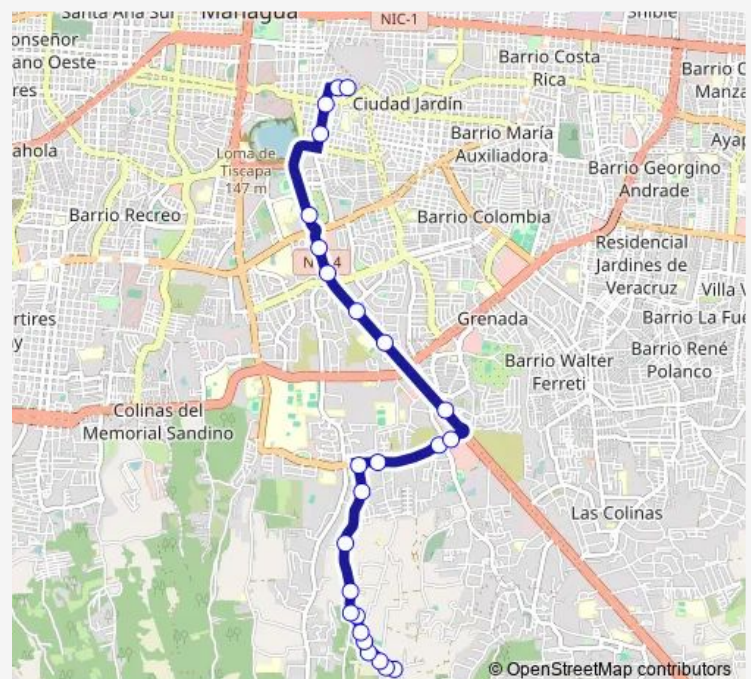

### Route schedule

Policía Distrito I Norte — Terminal San Isidro

Monday 06:15-17:15

Tuesday 06:15-17:15

Wednesday 06:15-17:15

Thursday 06:15-17:15

Friday 06:15-17:15

Saturday 06:15-18:15

### Route info

Direction: Policía Distrito I Norte

Stops: 26

Trip Duration: 1 hour 0 min

Sis — San Isidro

Cementerio San Isidro

Mini Agencia Ponce

Entrada al Campo Deportivo

## Direction

Terminal San Isidro — Policía Distrito I Norte

25 stops

[Open route schedule](#)

Terminal San Isidro

Pulpería Marina

Centro de Salud

Entrada al Campo Deportivo

## Route info

Direction: Terminal San Isidro

Stops: 25

Trip Duration: 1 hour 0 min

Sis Bus time schedules and route maps are available in an offline PDF at [busmaps.com](https://busmaps.com). Use the [busmaps.com](https://busmaps.com) website to see live bus times, train schedule or subway schedule, and step-by-step directions for all public transit in Managua