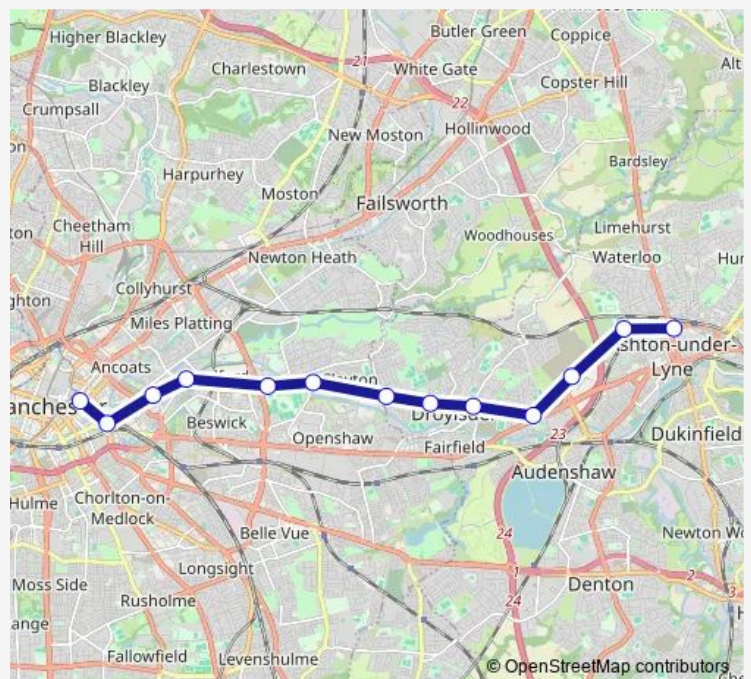

Shudehill (Manchester Metrolink)

Victoria (Manchester Metrolink)

Queens Road (Manchester Metrolink)

Abraham Moss (Manchester Metrolink)

Crumpsall (Manchester Metrolink)

Bowker Vale (Manchester Metrolink)

Heaton Park (Manchester Metrolink)

Prestwich (Manchester Metrolink)

Besses o'th'barn (Manchester Metrolink)

Whitefield (Manchester Metrolink)

Radcliffe (Manchester Metrolink)

Bury (Manchester Metrolink)

Route schedule

Piccadilly (Manchester Metrolink) — Bury (Manchester Metrolink)

Route info

Direction: Piccadilly (Manchester Metrolink)

Stops: 14

Trip Duration: 1 hour 19 min

■ Replacement Bus 1

Direction

Piccadilly Gardens (Manchester Metrolink) — Ashton-Under-Lyne (Manchester Metrolink)