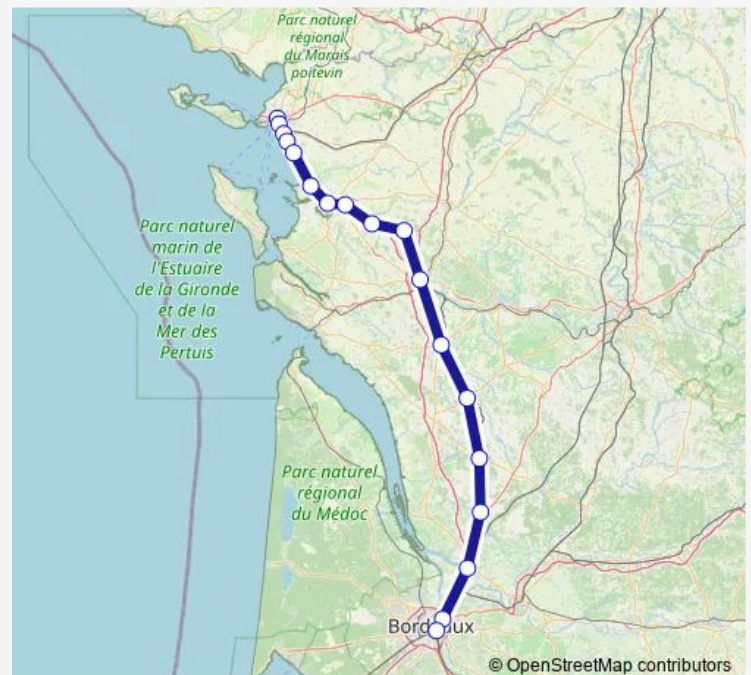

Rail L15 15. La Rochelle - Rochefort - Saintes - Bordeaux

[Go to website](#)**Direction**

Bordeaux Saint-Jean — Saintes

8 stops

[Open route schedule](#)

Bordeaux Saint-Jean

Cenon

Saint-André-de-Cubzac

Tuesday 05:55-15:54

Wednesday 05:55-15:54

Thursday 05:55-15:54

Friday 05:55-15:54

Saturday —

Sunday —

Route info

Direction: Bordeaux Saint-Jean

Stops: 8

Trip Duration: 1 hour 42 min

Direction

Saint-Mariens - Saint-Yzan — Bussac

2 stops

[Open route schedule](#)

Saint-Mariens - Saint-Yzan

Bussac

Direction

Saintes — La Rochelle Porte Dauphine

11 stops

[Open route schedule](#)

Saintes

Saint-Savinien

Bords

Tonnay-Charente