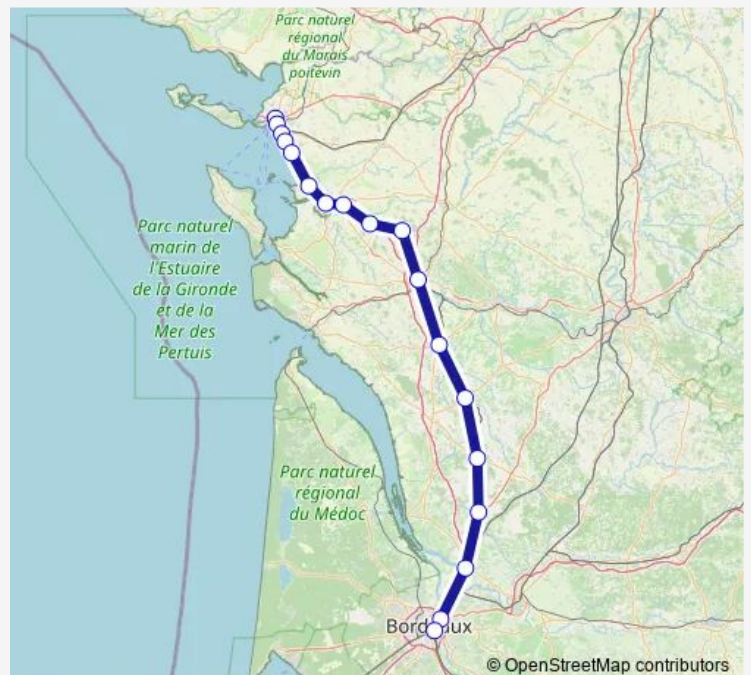

Rail L15 15. La Rochelle - Rochefort - Saintes - Bordeaux

[Go to website](#)

Direction

Bordeaux Saint-Jean — Saintes

8 stops

[Open route schedule](#)

Bordeaux Saint-Jean

Cenon

Monday 05:55-15:54

Tuesday 05:55-15:54

Wednesday 05:55-15:54

Thursday 05:55-15:54

Friday 05:55-15:54

Saturday —

Sunday —

Route info

Direction: Bordeaux Saint-Jean

Stops: 8

Trip Duration: 1 hour 42 min

Direction

Saint-Mariens - Saint-Yzan — Bussac

2 stops

[Open route schedule](#)

Saint-Mariens - Saint-Yzan

Trip Duration: 0 hour 10 min

Direction

Saintes — La Rochelle Porte Dauphine

11 stops

[Open route schedule](#)

Saintes

Saint-Savinien

Bords