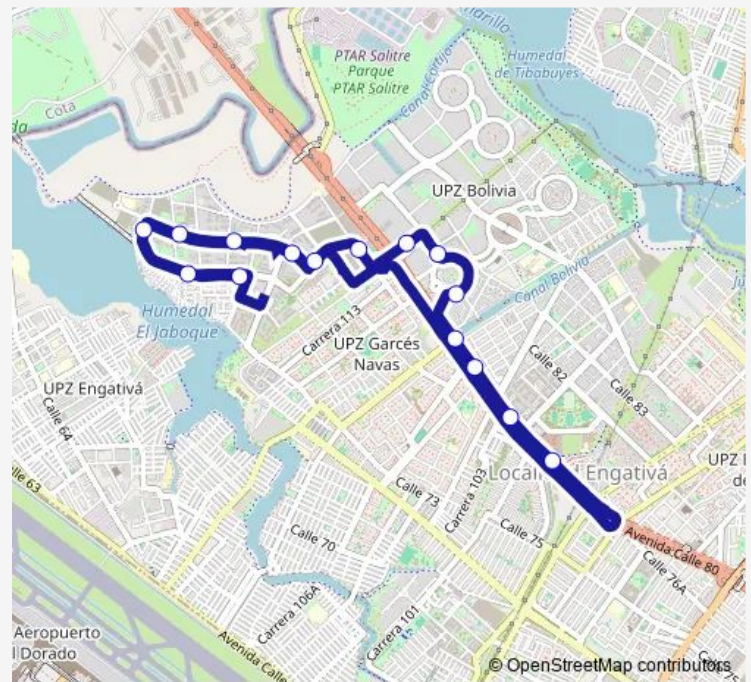

Bus D204 Gran Granada

[Go to website](#)

Direction

KR 116b - CL 74a — CL 80 - KR 99}

4 stops

[Open route schedule](#)

KR 116b - CL 74a

KR 116 - DG 77b

AC 80 - KR 110

CL 80 - KR 99}

Route schedule

KR 116b - CL 74a — CL 80 - KR 99}

Monday	09:02-22:00
Tuesday	09:02-22:00
Wednesday	09:02-22:00
Thursday	09:02-22:00
Friday	09:02-22:00
Saturday	15:16-20:47
Sunday	—

Route info

Direction: KR 116b - CL 74a

Stops: 4

Trip Duration: 0 hour 31 min

D204 — Gran Granada

BusMaps

Direction

CL 80 - KR 99} — CL 77 - TV 119a

Route info

Direction: CL 80 - KR 99}

Stops: 15

Trip Duration: 0 hour 18 min

Direction

KR 116b - CL 74a — CL 80 - KR 99}

18 stops

[Open route schedule](#)