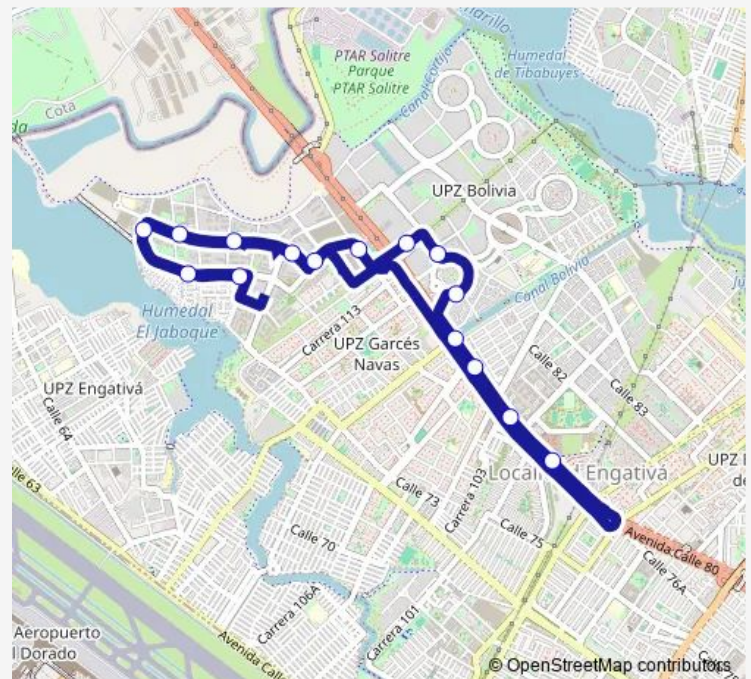

Bus D204 Gran Granada

[Go to website](#)

Direction

KR 116b - CL 74a — CL 80 - KR 99}

4 stops

[Open route schedule](#)

KR 116b - CL 74a

KR 116 - DG 77b

AC 80 - KR 110

CL 80 - KR 99}

Route schedule

KR 116b - CL 74a — CL 80 - KR 99}

Monday	09:02-22:00
Tuesday	09:02-22:00
Wednesday	09:02-22:00
Thursday	09:02-22:00
Friday	09:02-22:00
Saturday	15:16-20:47
Sunday	—

Route info

Direction: KR 116b - CL 74a

Stops: 4

Trip Duration: 0 hour 25 min

Direction

CL 80 - KR 99} — CL 77 - TV 119a

15 stops

[Open route schedule](#)

CL 80 - KR 99} — CL 77 - TV 119a

Monday	04:18-22:19
Tuesday	04:18-22:19
Wednesday	04:18-22:19
Thursday	04:18-22:19
Friday	04:18-22:19
Saturday	04:18-22:16
Sunday	05:17-21:48

Route info

Direction: CL 80 - KR 99}