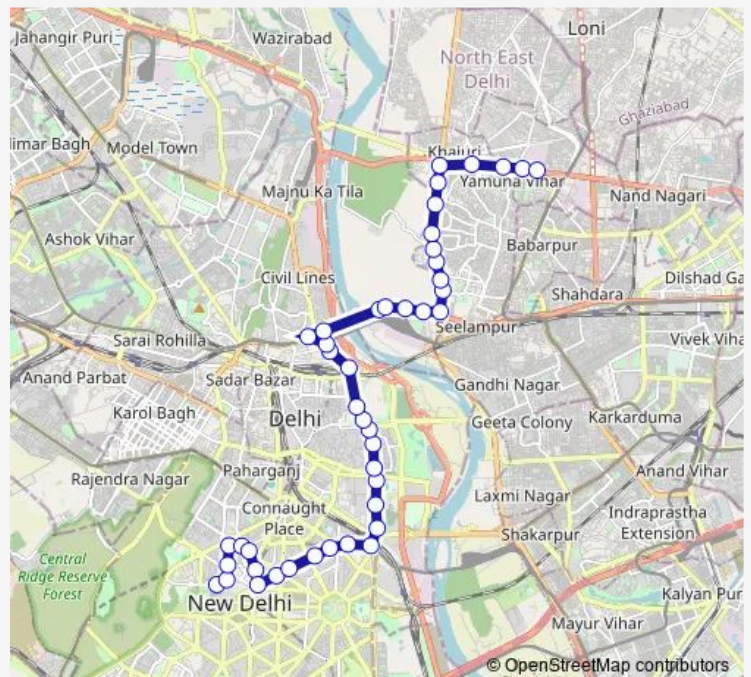

### Route schedule

Kendriya Terminal (Church Road) — C 4 Yamuna Vihar

Monday 09:00-21:34

Tuesday 09:00-21:34

Wednesday 09:00-21:34

Thursday 09:00-21:34

Friday 09:00-21:34

Saturday 09:00-21:34

### Route info

Direction: Kendriya Terminal (Church Road)

Stops: 44

Trip Duration: 1 hour 16 min

■ 260up

BusMaps

Red Fort

Gpo