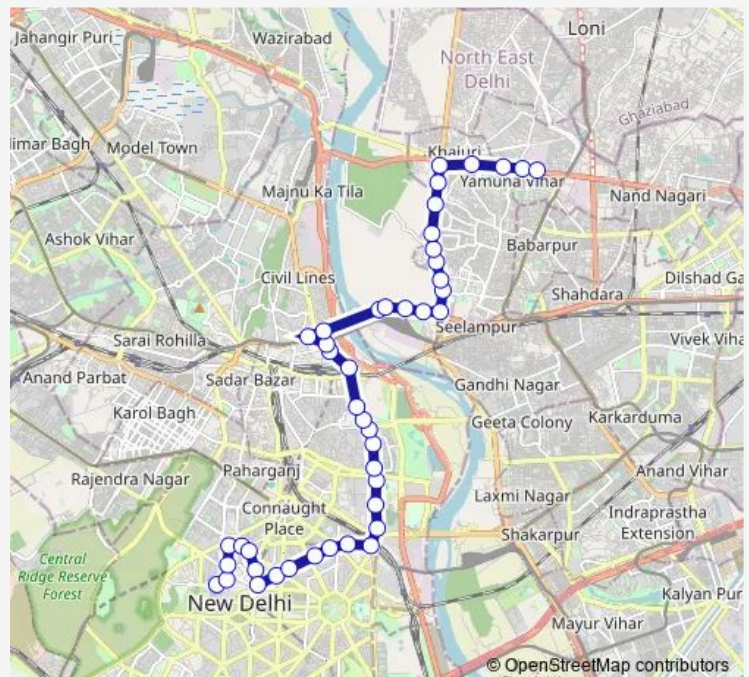

Thursday 09:00-21:34

Friday 09:00-21:34

Saturday 09:00-21:34

Sunday 09:00-21:34

Route info

Direction: Kendriya Terminal (Church Road)

Stops: 44

Trip Duration: 1 hour 16 min

■ 260up

BusMaps

Red Fort

Gpo

Guru Govind Singh University (Kashmere Gate)

Isbt Kashmere Gate

Isbt Nityanand Marg

Isbt Bridge